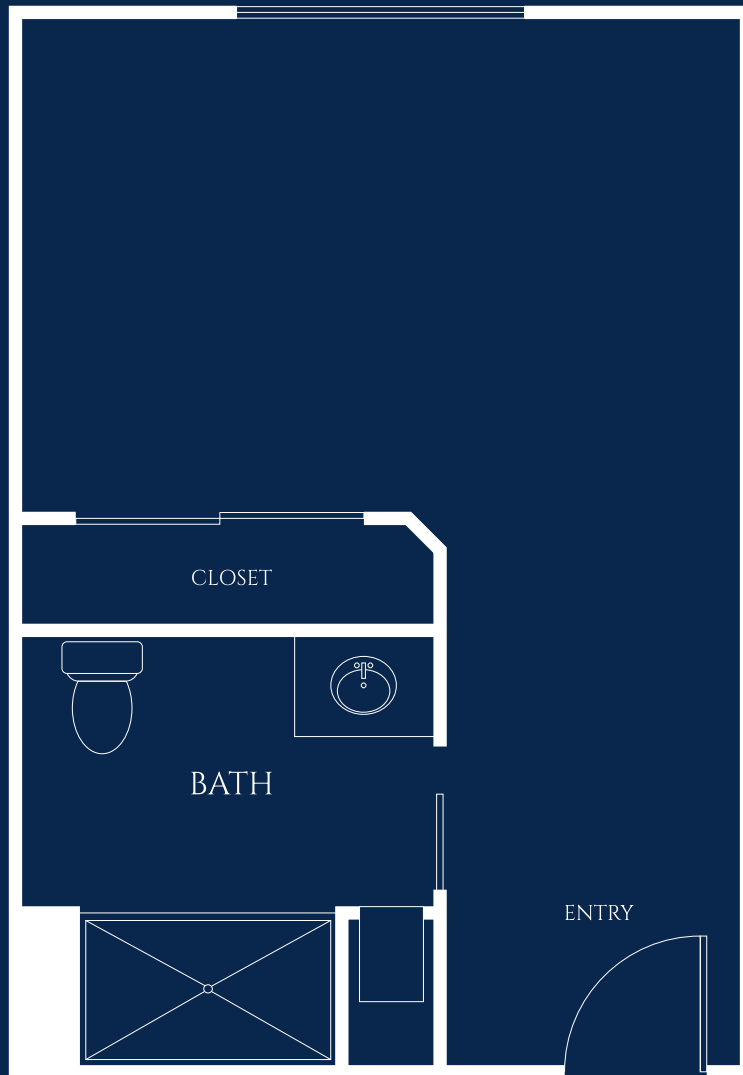

Aster

EVERGREEN MEMORY CARE

PRIVATE STUDIO

STARTING AT 340 SQ. FT.

Floor plan style and size may vary.

IVY PARK
at Murrieta