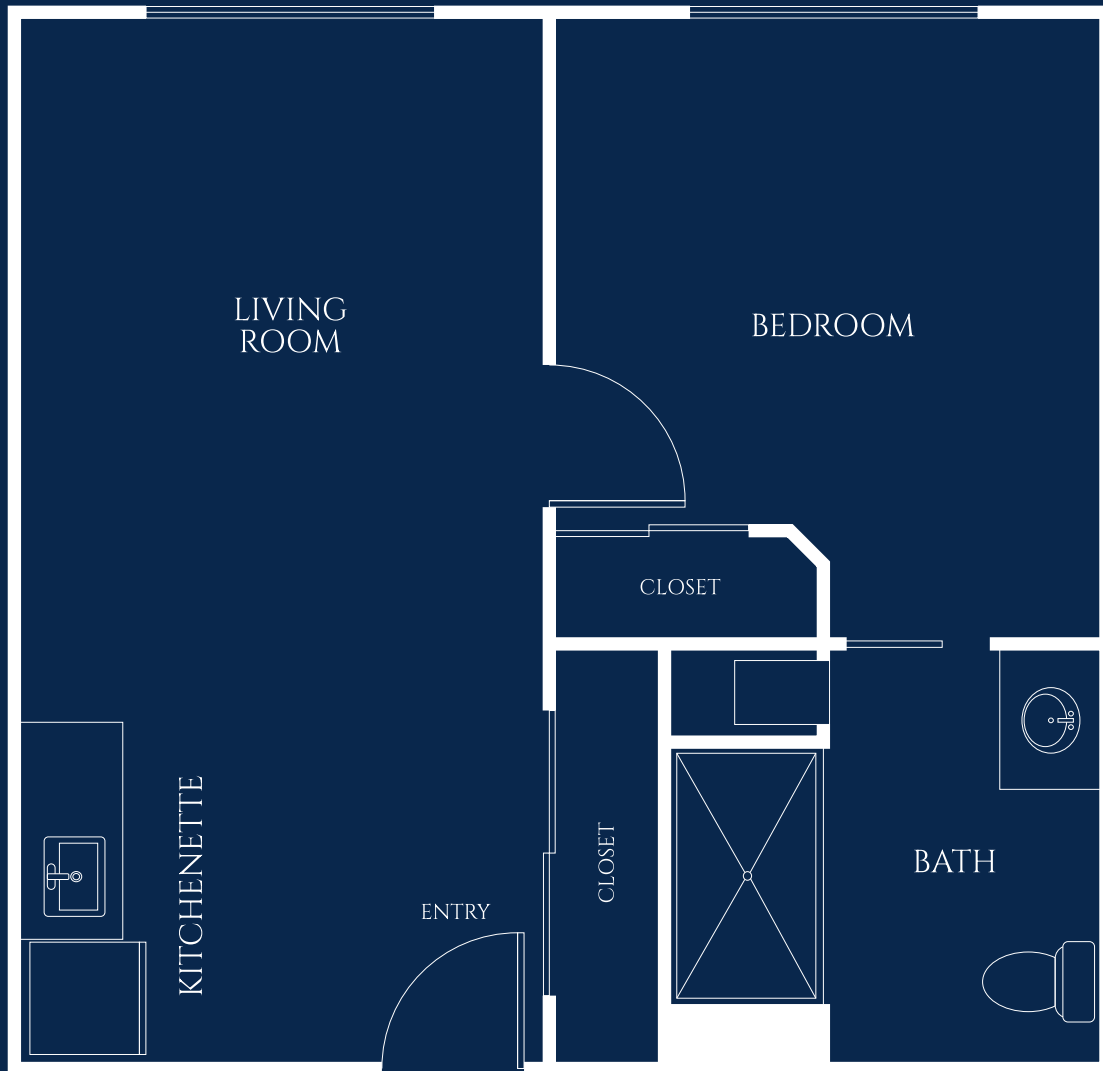

Dahlia

ONE BEDROOM

STARTING AT 520 SQ. FT.

Floor plan style and size may vary.

IVY PARK
at Murrieta