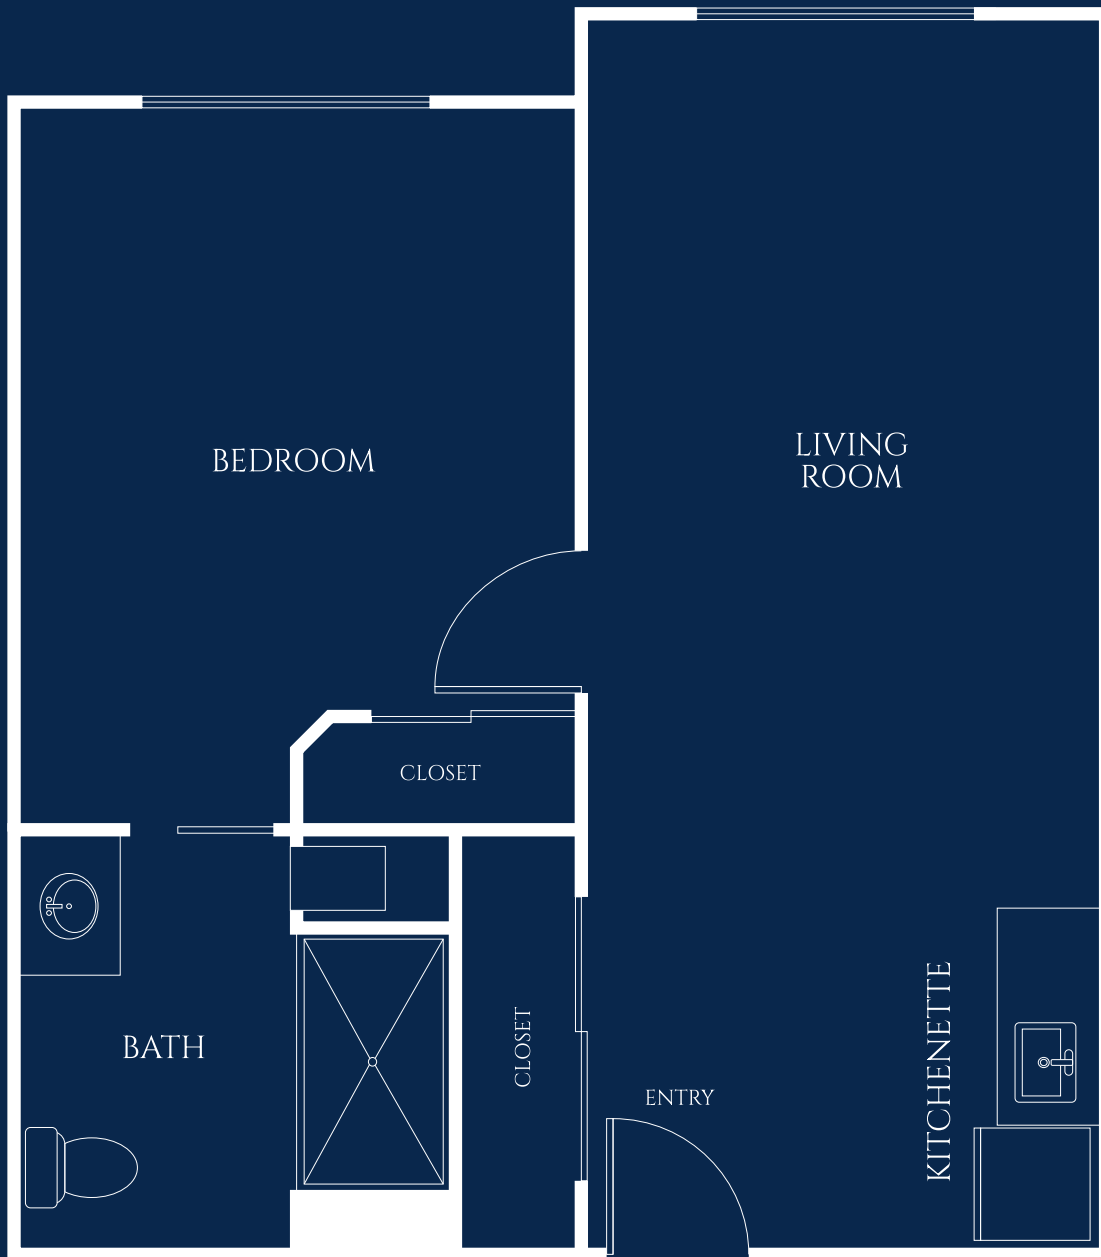

# Dahlia Suite

ONE BEDROOM

STARTING AT 590 SQ. FT.

Floor plan style and size may vary.

**IVY PARK**  
*at Murrieta*