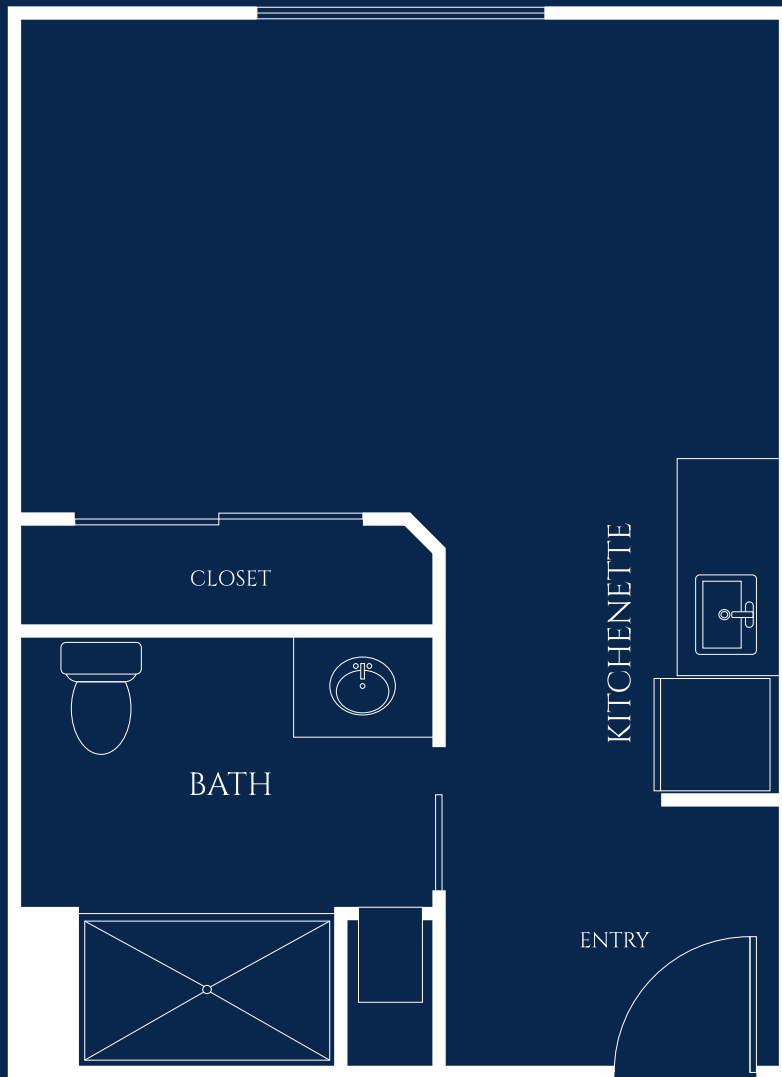

Freesia

STUDIO

STARTING AT 360 SQ. FT.

Floor plan style and size may vary.

IVY PARK
at Murrieta