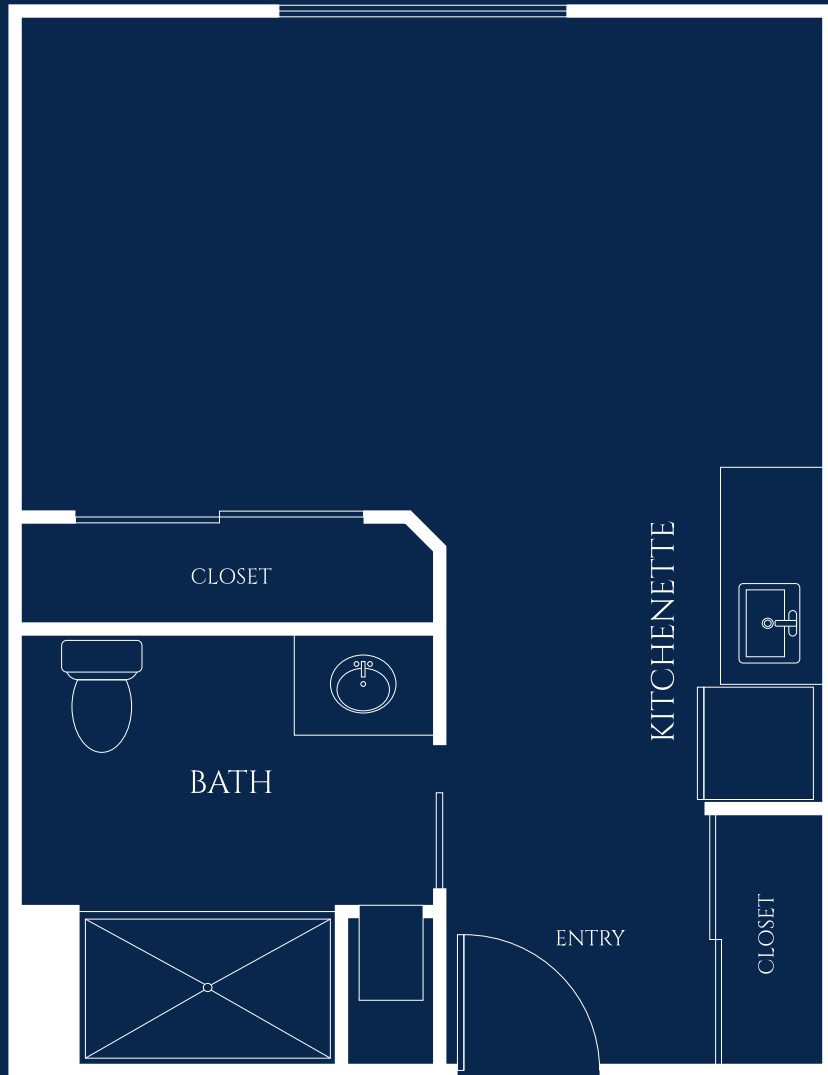

Freesia

STUDIO

STARTING AT 380 SQ. FT.

Floor plan style and size may vary.

IVY PARK
at Murrieta