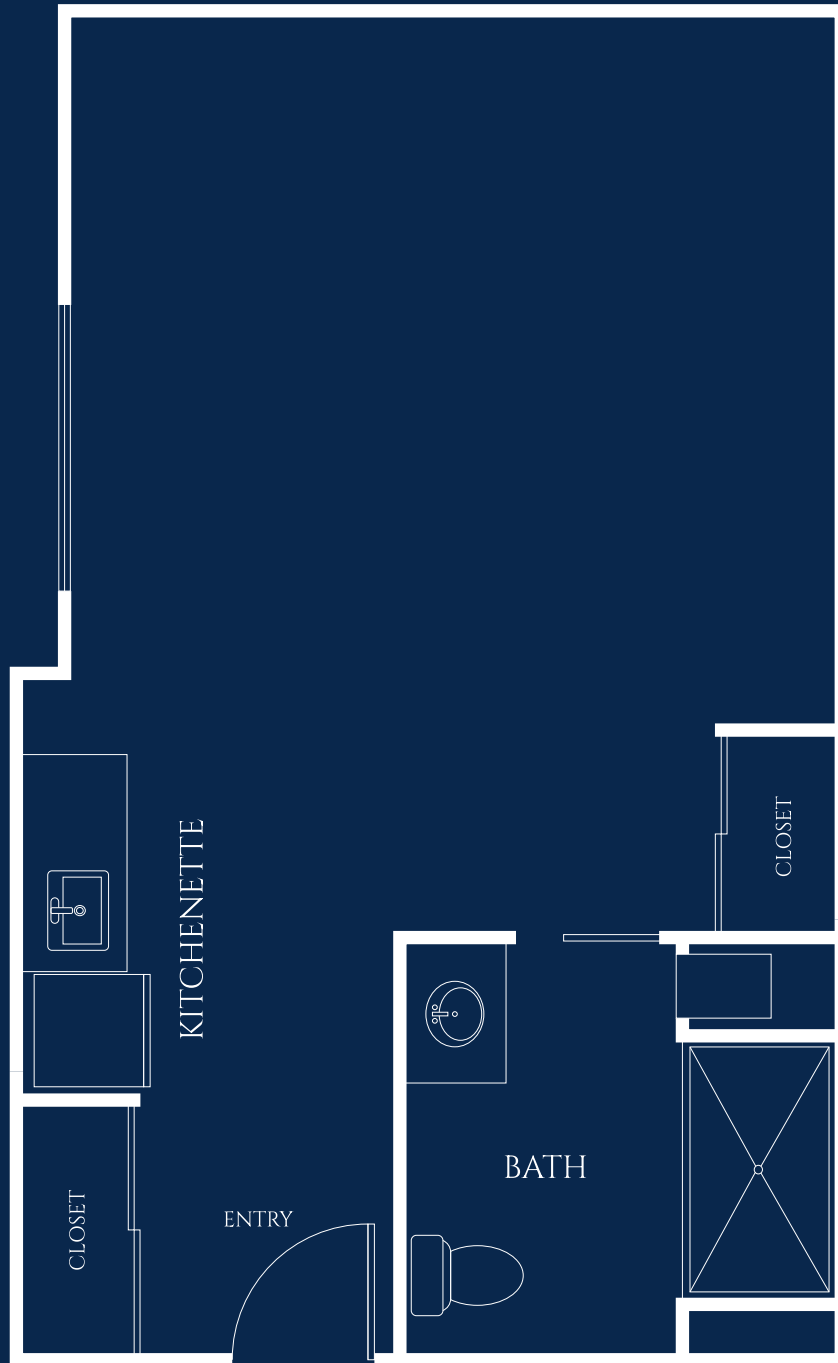

# *Freesia Suite*

STUDIO

STARTING AT 480 SQ. FT.

Floor plan style and size may vary.

**IVY PARK**  
*at Murrieta*