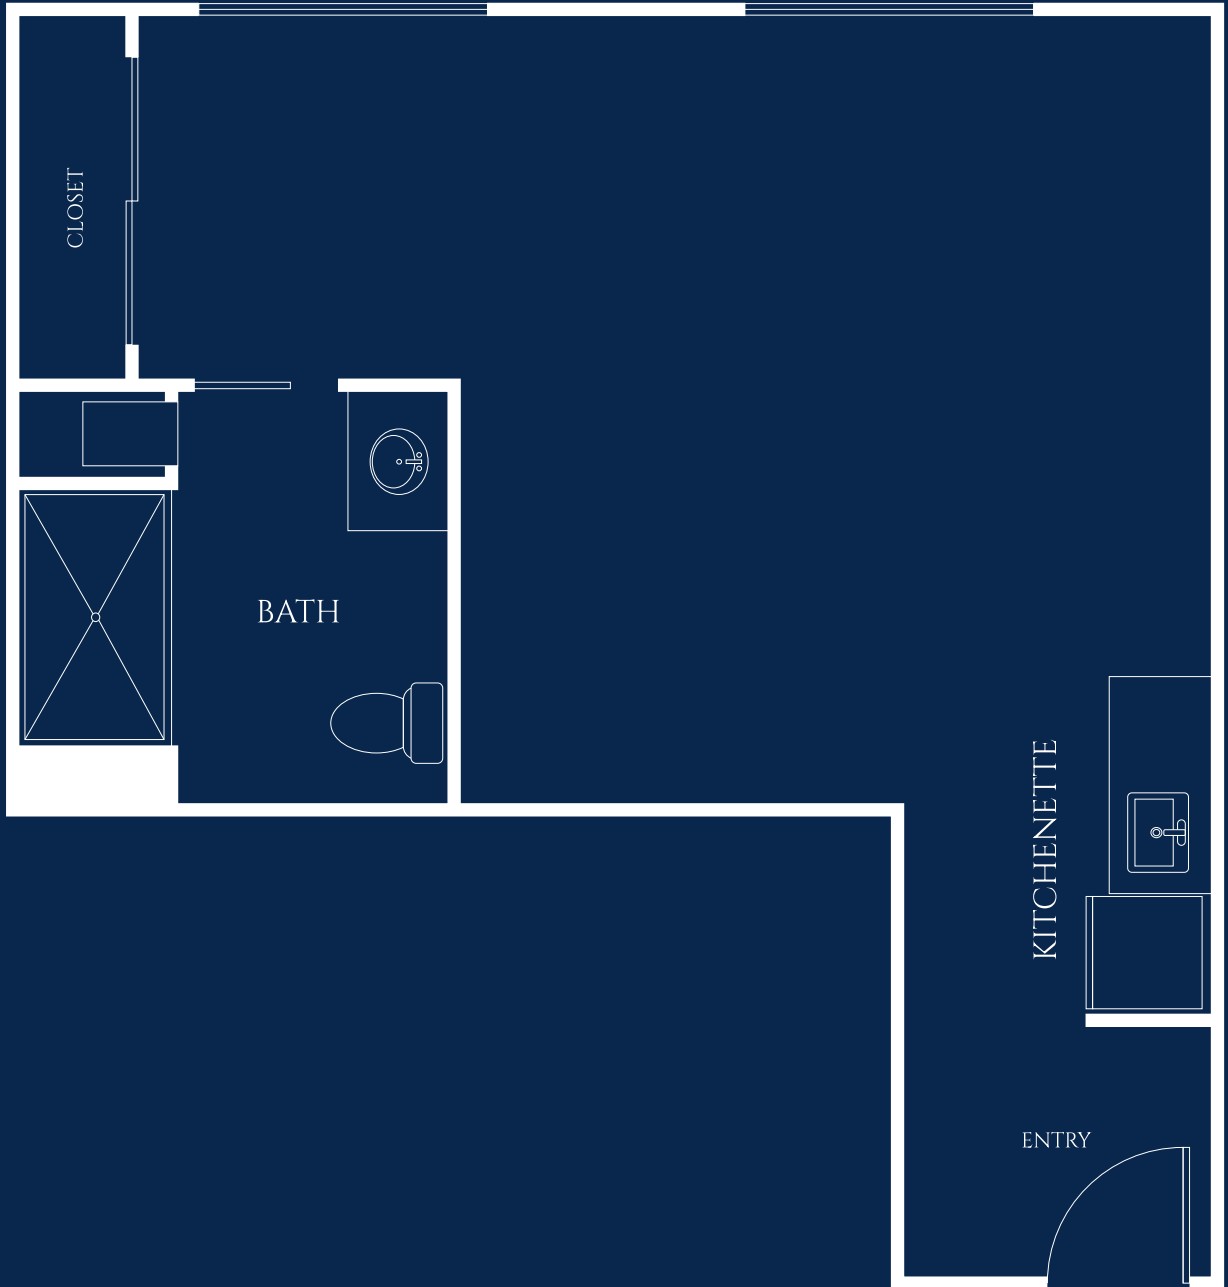

# *Freesia Suite*

STUDIO

STARTING AT 490 SQ. FT.

Floor plan style and size may vary.

**IVY PARK**  
*at Murrieta*