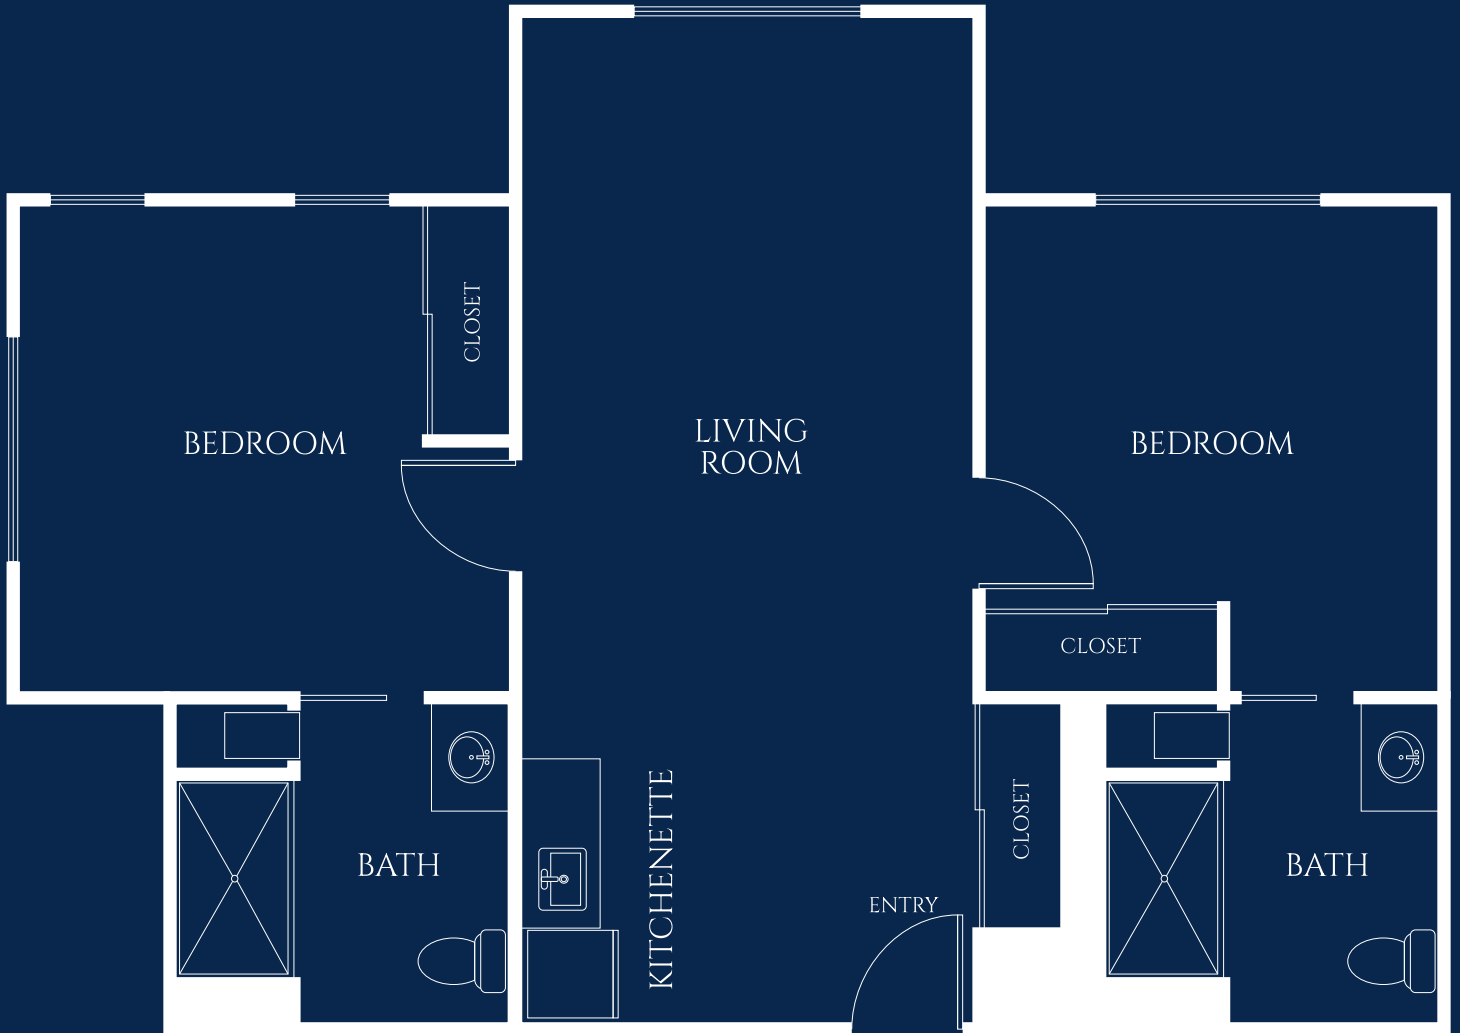

Wisteria Suite

TWO BEDROOM

STARTING AT 890 SQ. FT.

Floor plan style and size may vary.

IVY PARK
at Murrieta