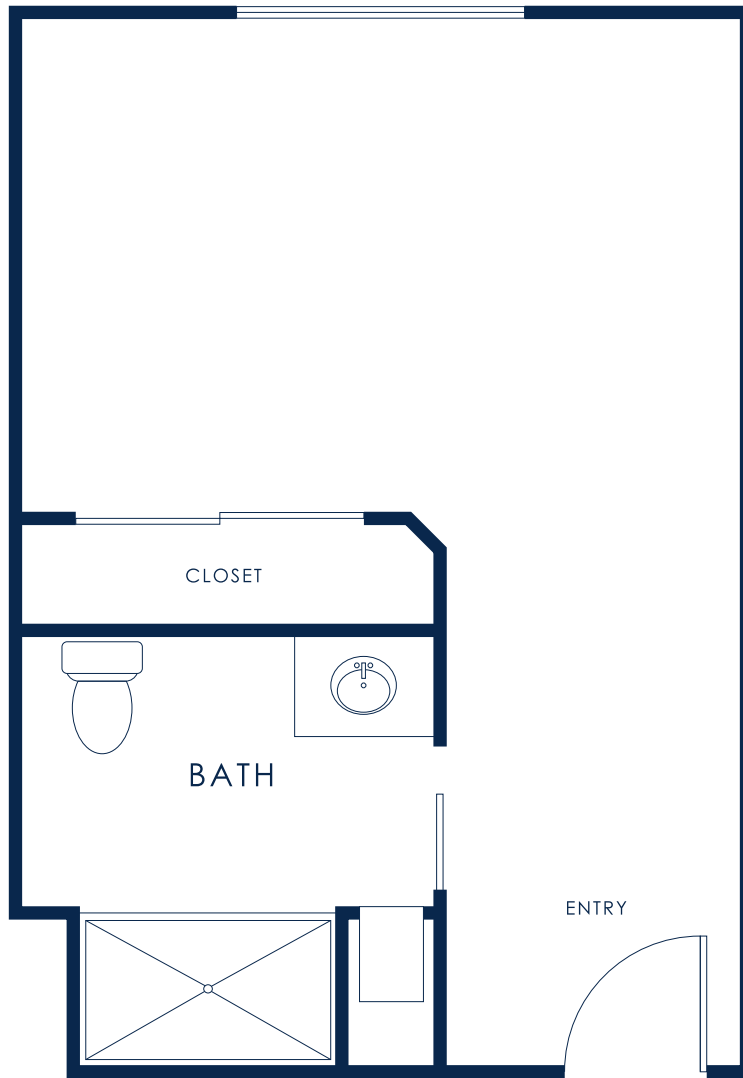

Aster

EVERGREEN MEMORY CARE

PRIVATE STUDIO

STARTING AT 340 SQ.FT.

Floor plan style and size may vary.

IVY PARK
at Murrieta