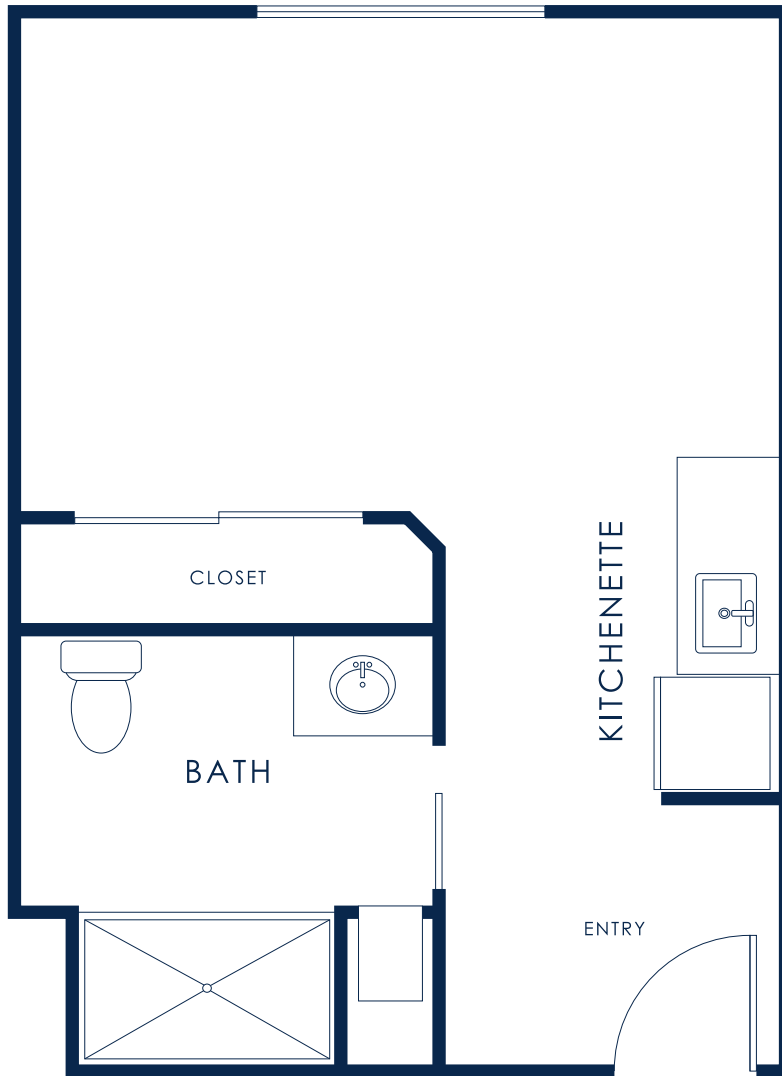

# *Freesia*

## STUDIO

STARTING AT 360 SQ.FT.

Floor plan style and size may vary.

**IVY PARK**  
*at Murrieta*