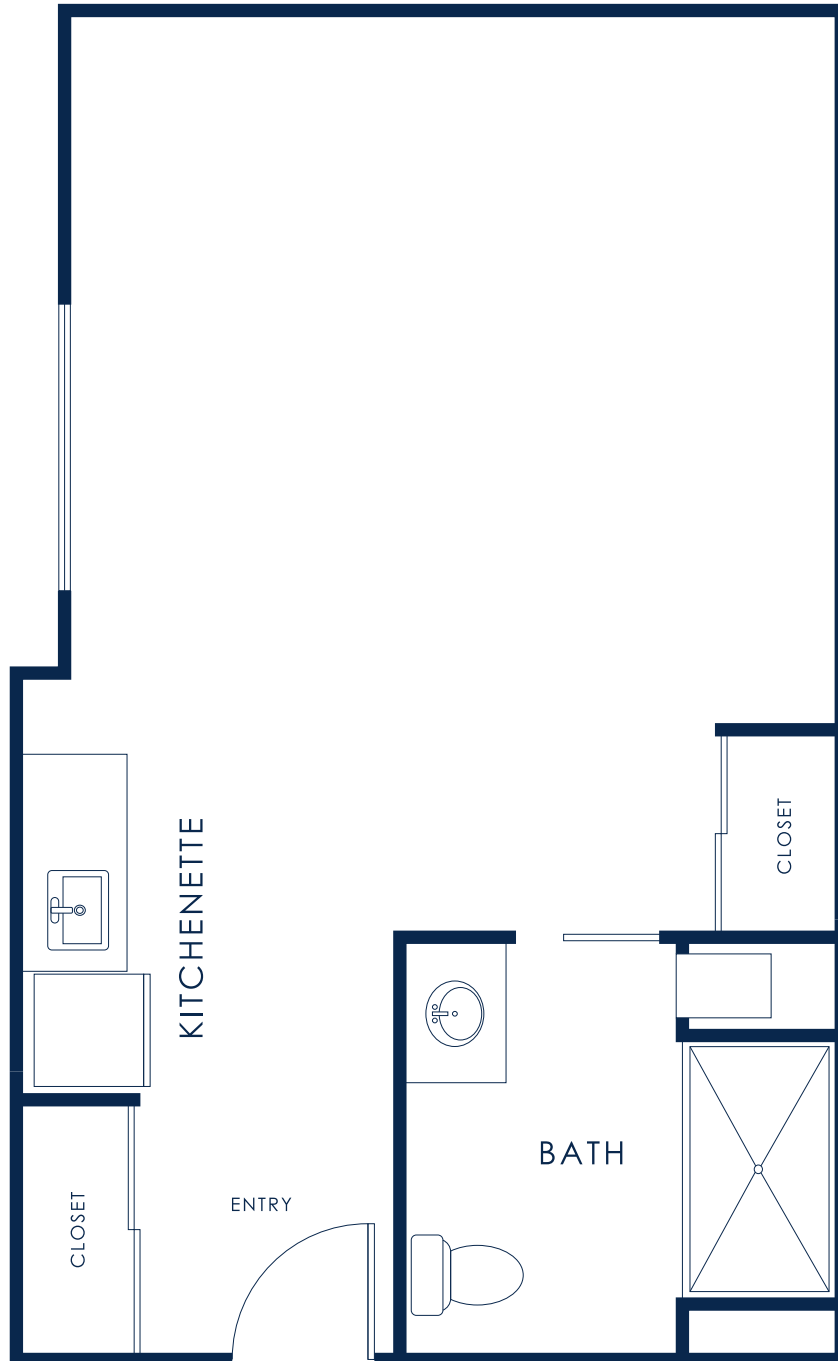

# *Freesia Suite*

## STUDIO

STARTING AT 480 SQ.FT.

Floor plan style and size may vary.

**IVY PARK**  
*at Murrieta*