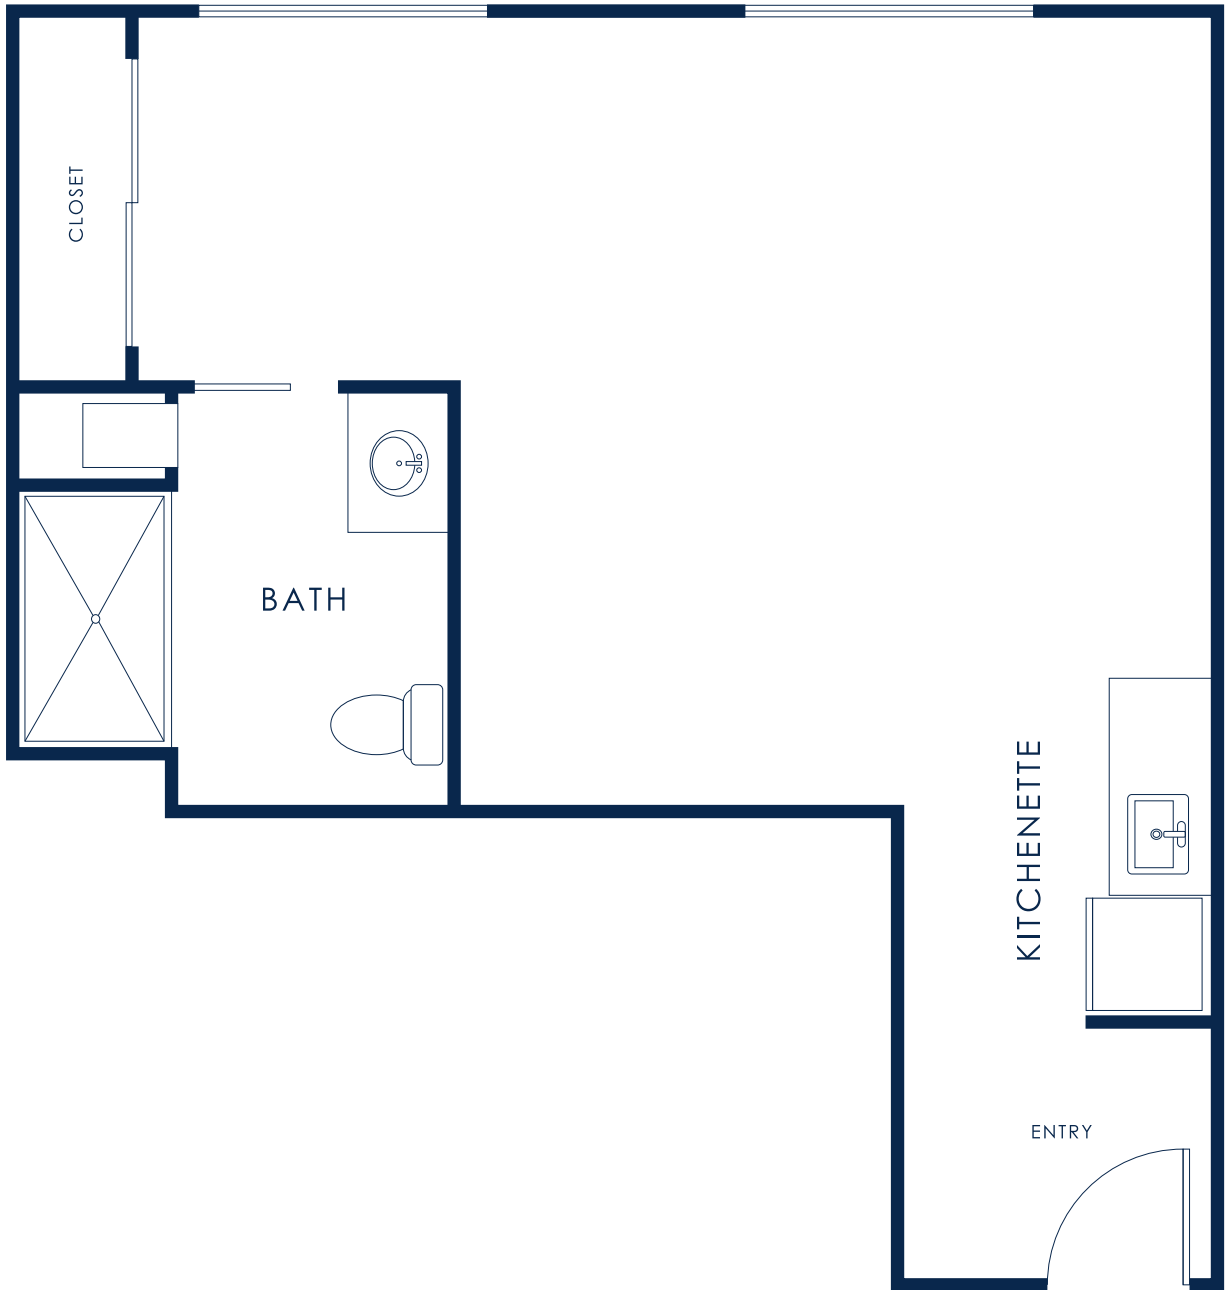

Freesia Suite

STUDIO

STARTING AT 490 SQ.FT.

Floor plan style and size may vary.

IVY PARK
at Murrieta