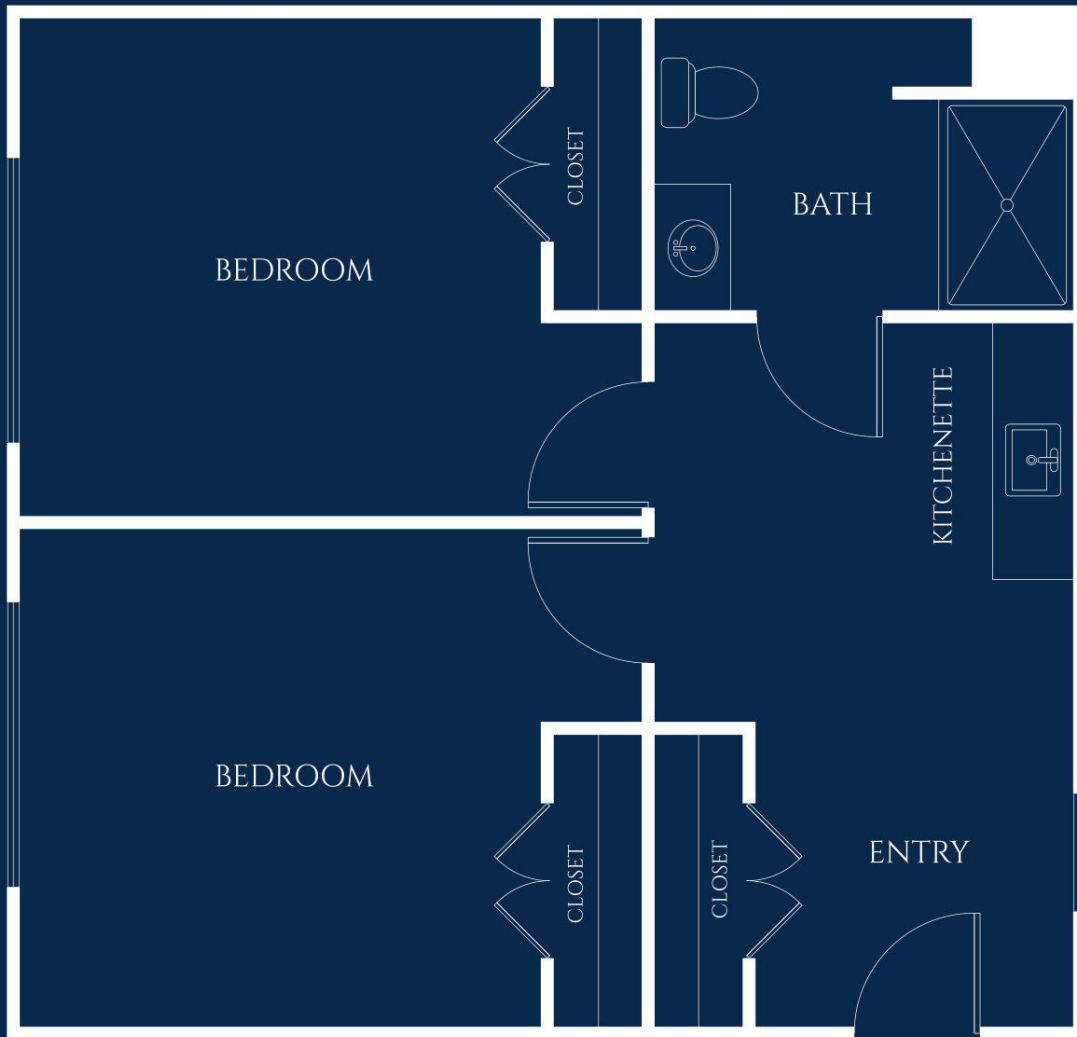

*Olive*

EVERGREEN MEMORY CARE

**COMPANION SUITE**

STARTING AT 531 SQ. FT.

**IVY PARK**  
*at Oakland Hills*

Floor plan style and size may vary.