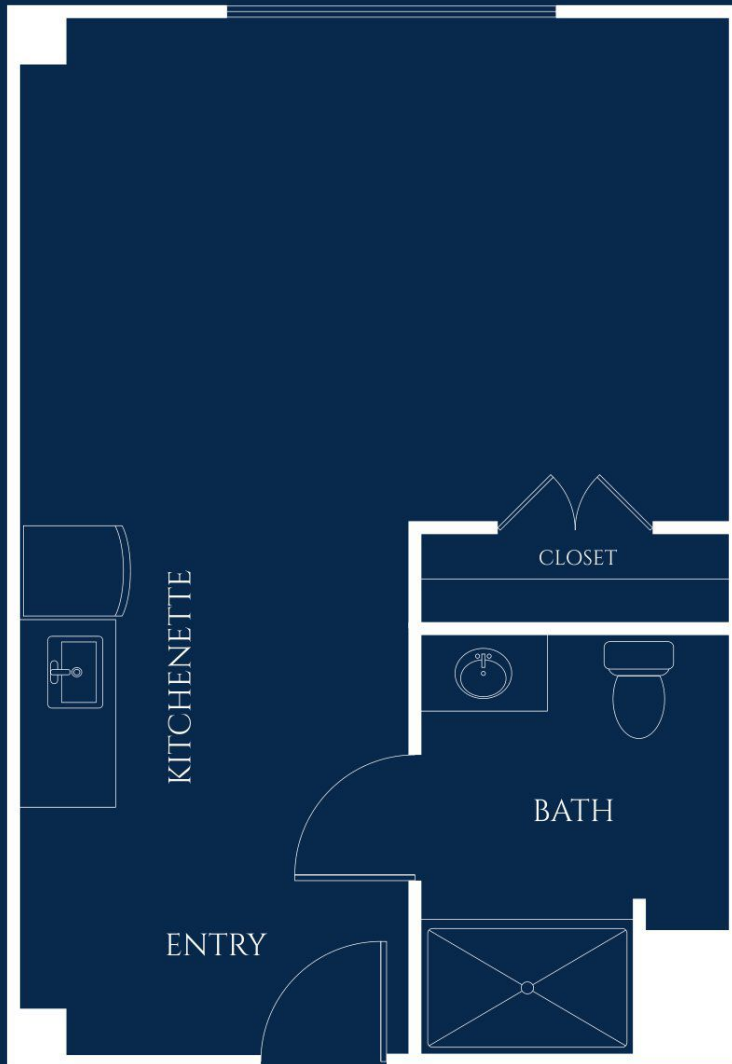

Freesia

STUDIO

STARTING AT 306 SQ. FT.

Floor plan style and size may vary.

IVY PARK
at Oakland Hills