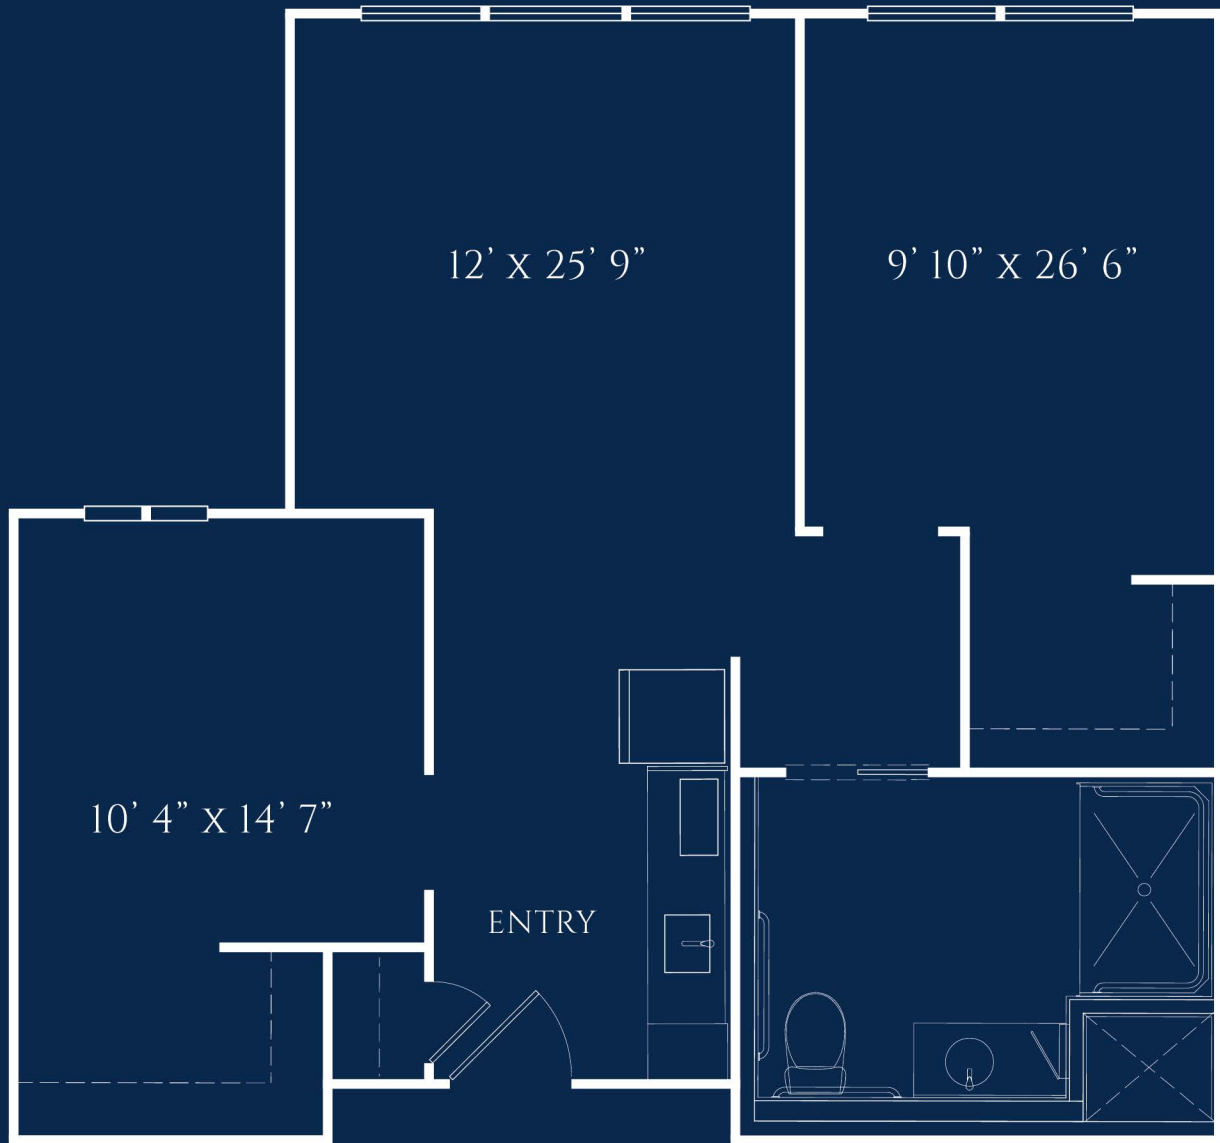

Wisteria

TWO BEDROOM
STARTING AT 746 SQ. FT.

1/4" = 1'0"
All plans and dimensions are approximate.

IVY PARK
at Otay Ranch