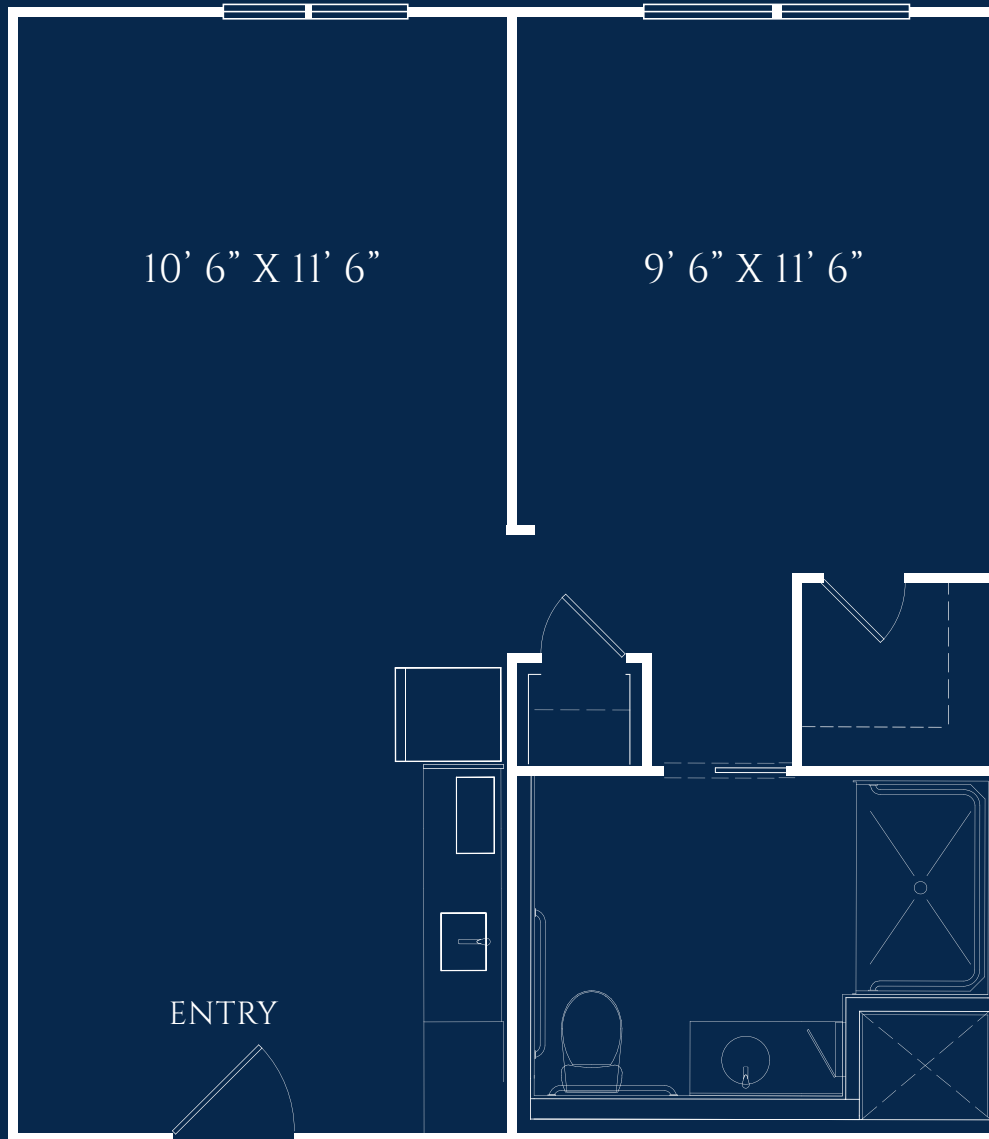

Dahlia Suite

ONE BEDROOM

STARTING AT 600 SQ. FT.

1/4" = 1'0"
All plans and dimensions are approximate.

IVY PARK
at Otay Ranch