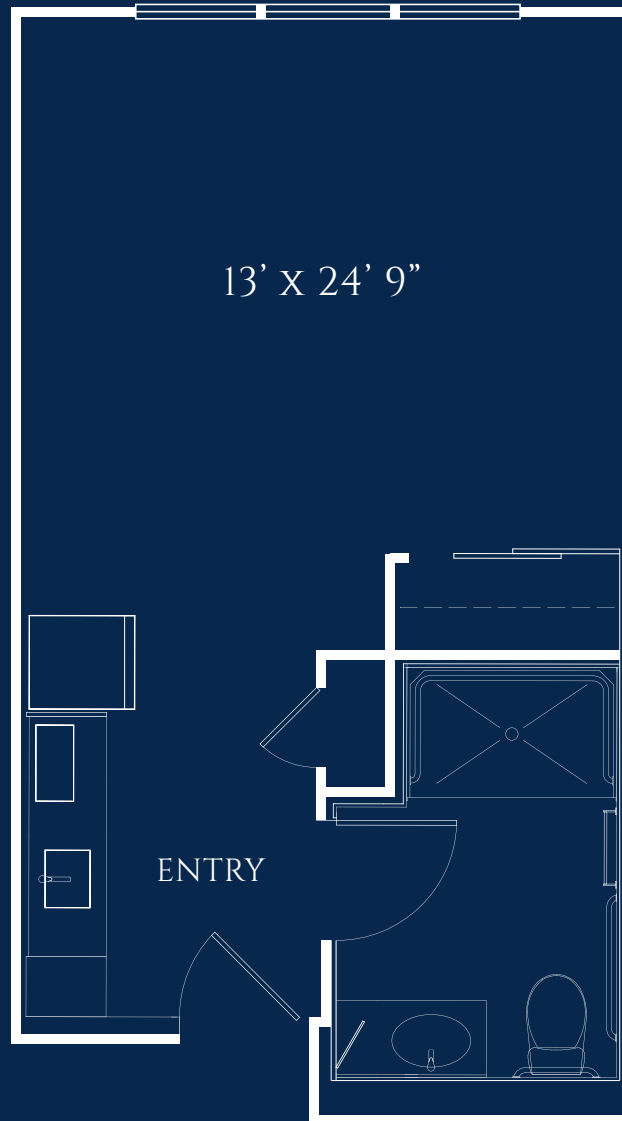

Freesia

STUDIO

STARTING AT 406 SQ. FT.

1/4" = 1'0"
All plans and dimensions are approximate.

IVY PARK
at Otay Ranch