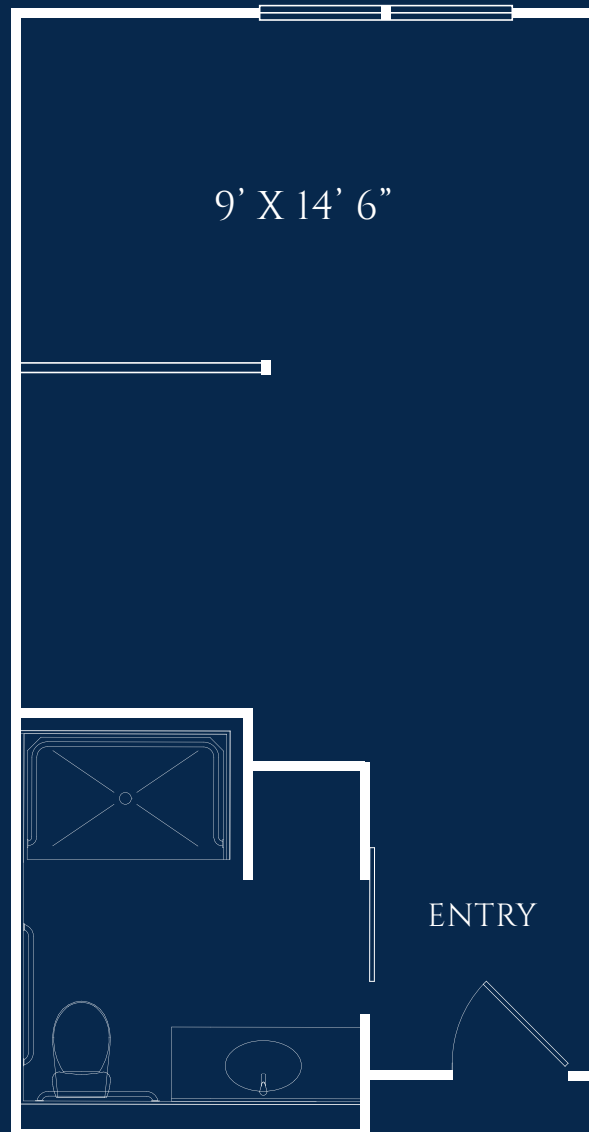

## COMPANION STUDIO

STARTING AT 434 SQ. FT.

1/4" = 1'0"  
All plans and dimensions are approximate.

**IVY PARK**  
*at Otay Ranch*