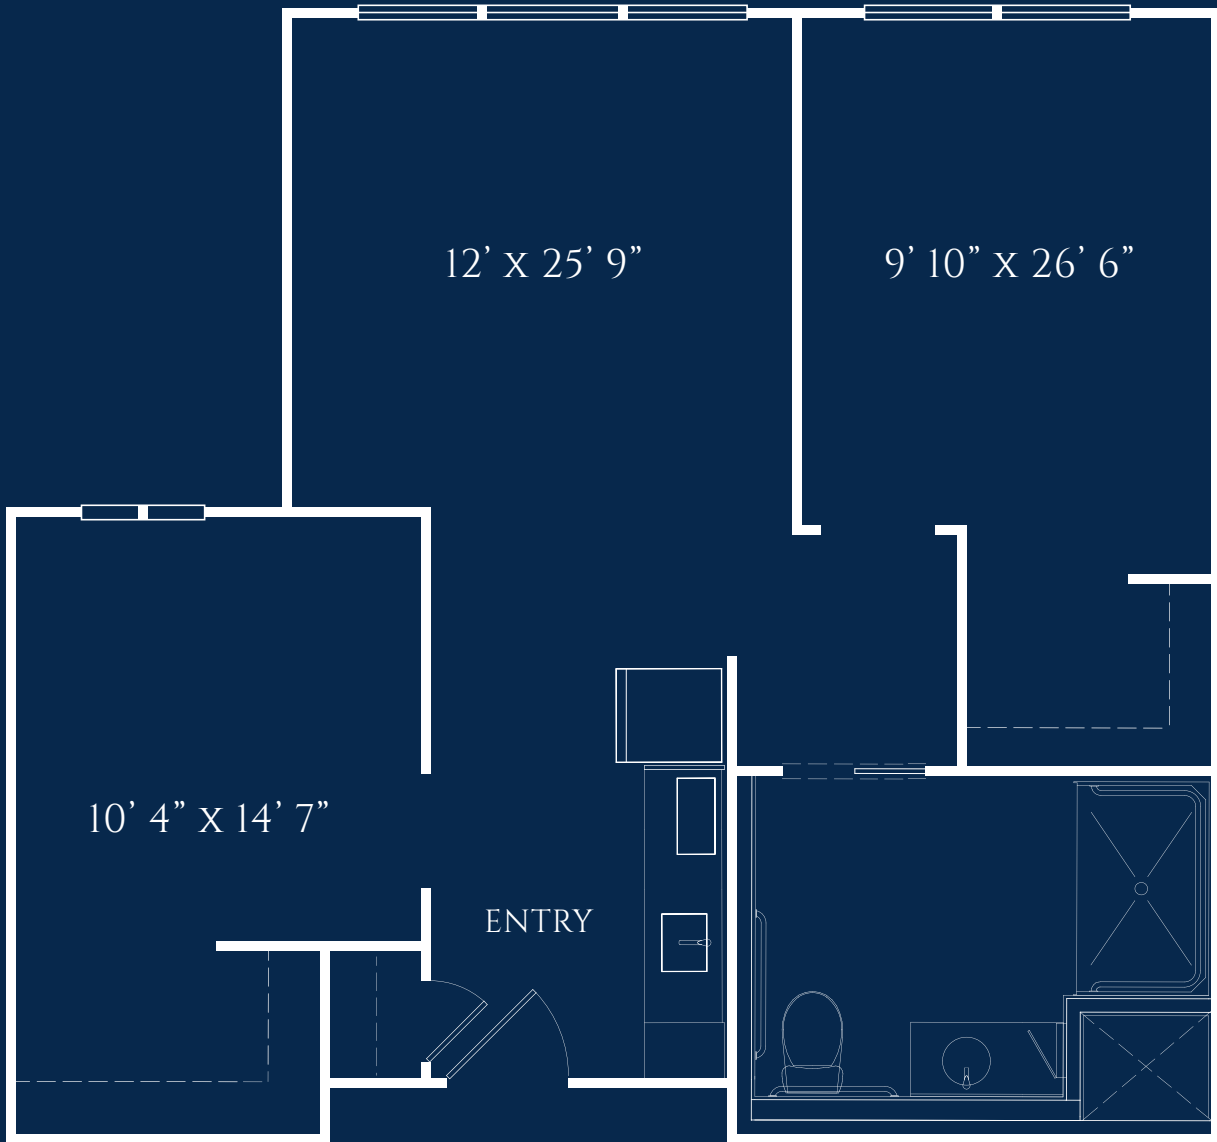

Wisteria

TWO BEDROOM
STARTING AT 746 SQ. FT.

1/4" = 1'0"
All plans and dimensions are approximate.

IVY PARK
at Otay Ranch