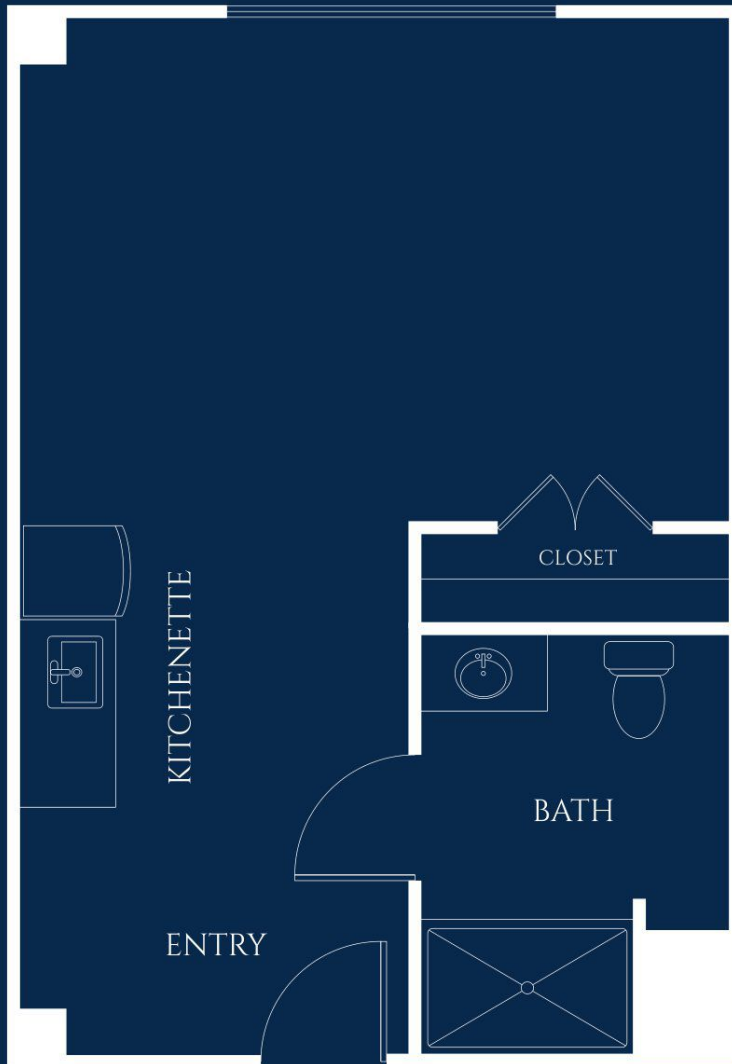

Aster

EVERGREEN MEMORY CARE

PRIVATE STUDIO

STARTING AT 303 SQ. FT.

Floor plan style and size may vary.

IVY PARK
at Palo Alto