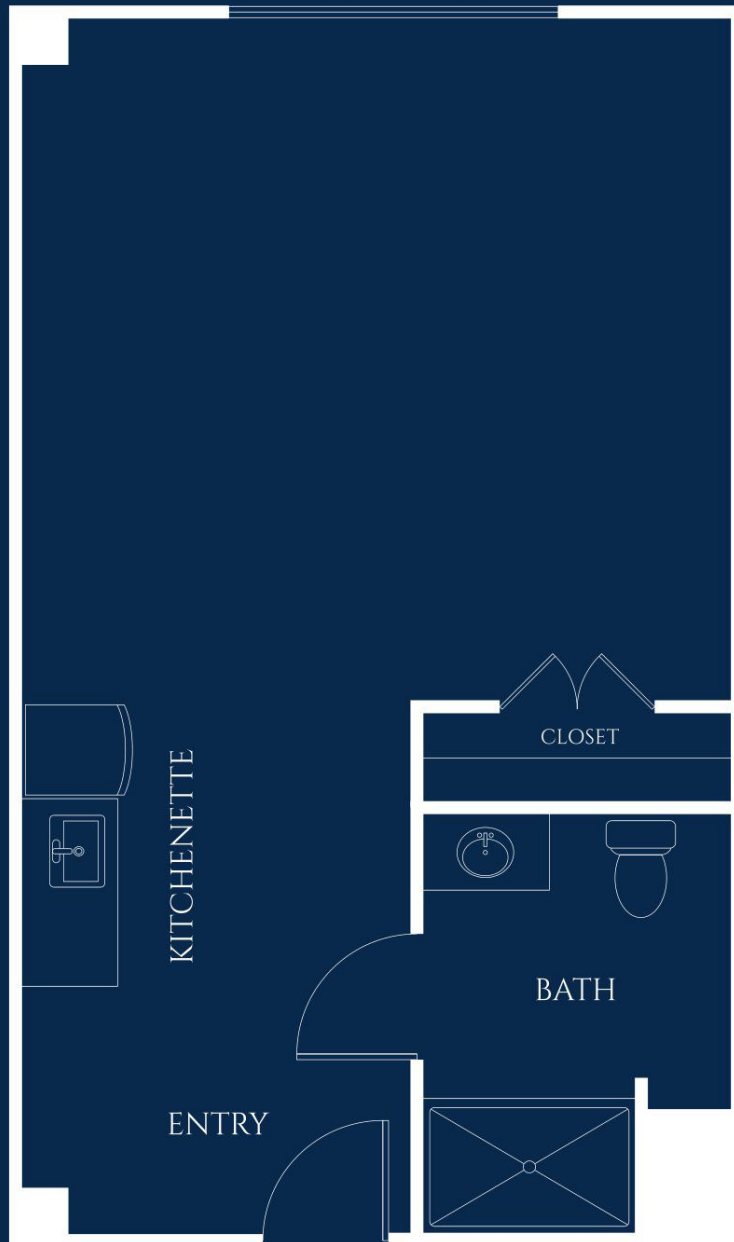

Aster Suite

EVERGREEN MEMORY CARE

PRIVATE STUDIO

STARTING AT 418 SQ. FT.

Floor plan style and size may vary.

IVY PARK
at Palo Alto