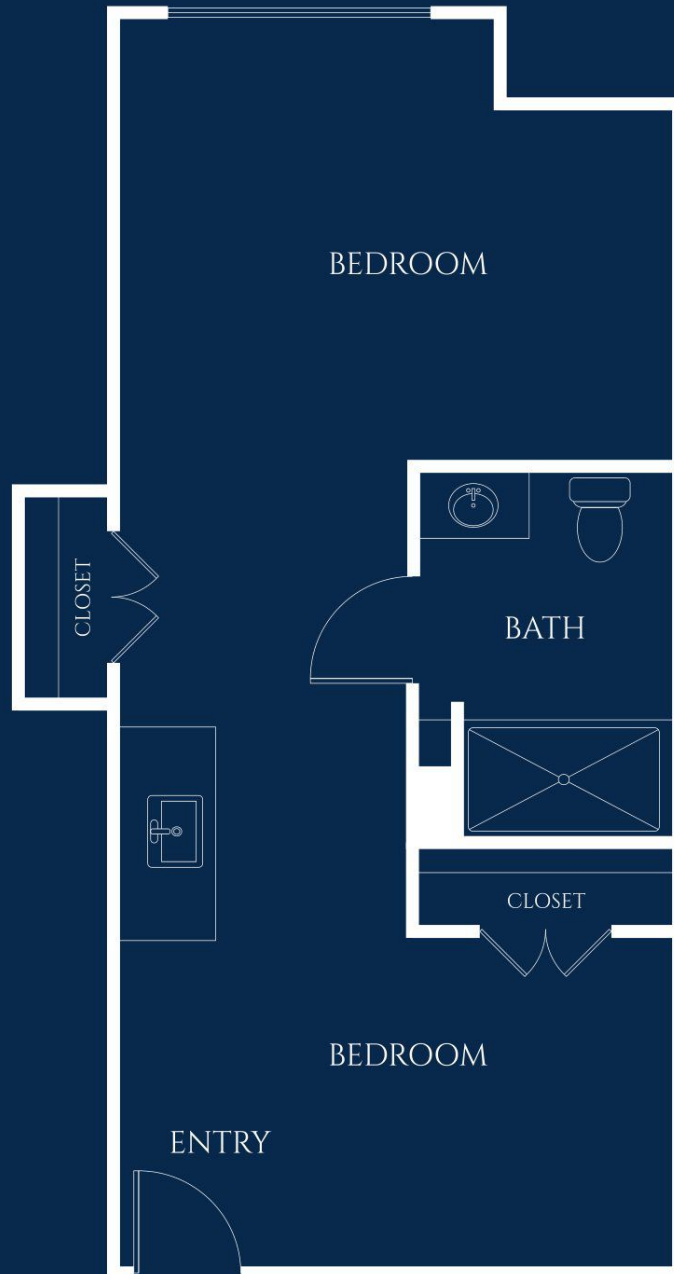

# *Juniper*

EVERGREEN MEMORY CARE

**COMPANION SUITE**  
STARTING AT 347 SQ. FT.

Floor plan style and size may vary.

**IVY PARK**  
*at Palo Alto*