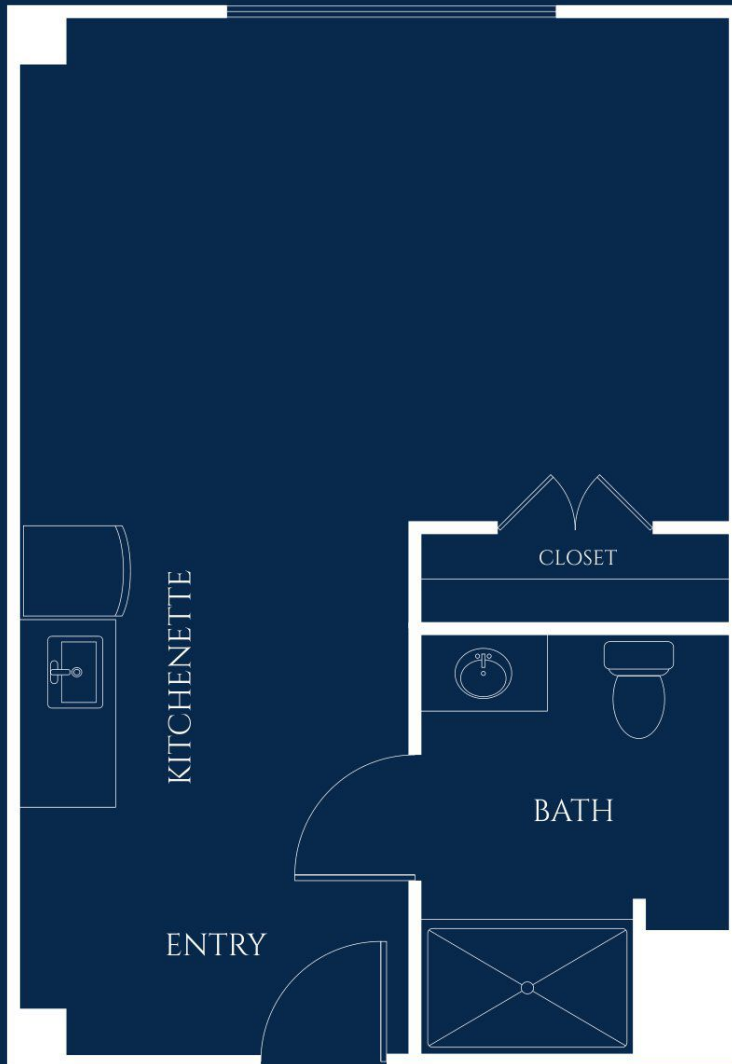

Freesia

STUDIO

STARTING AT 306 SQ. FT.

Floor plan style and size may vary.

IVY PARK
at Palo Alto