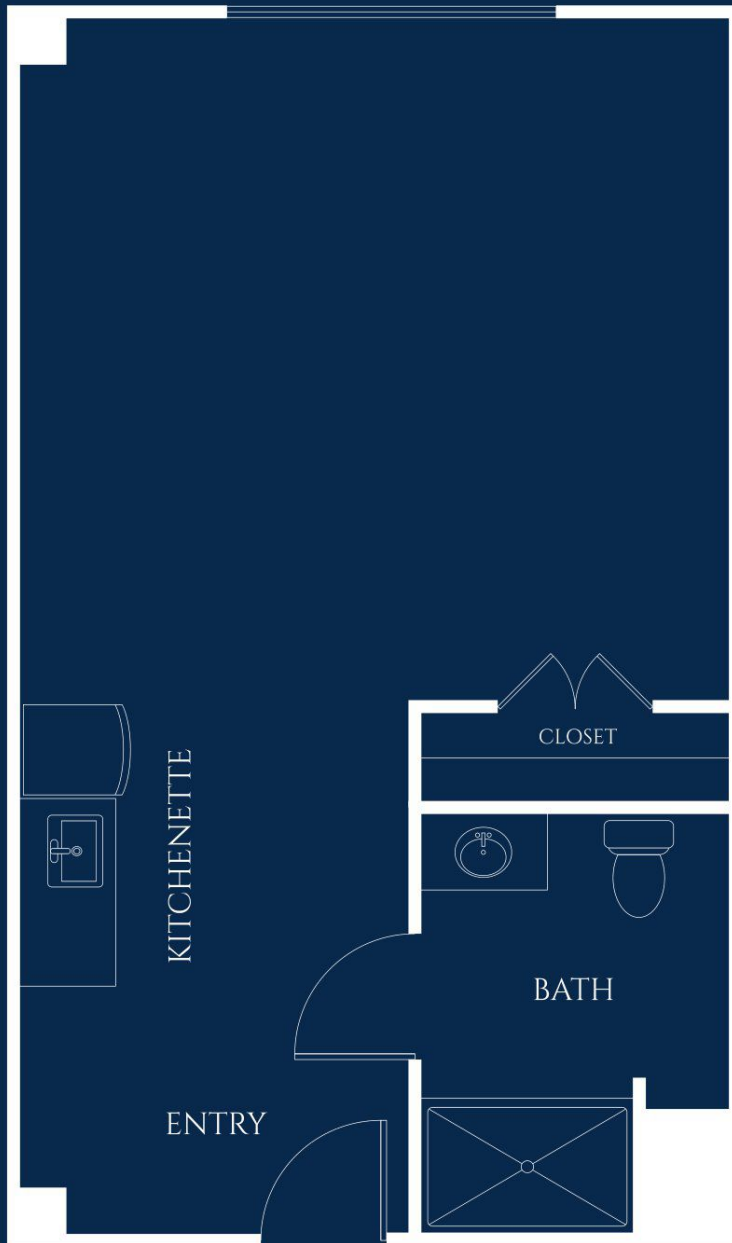

Freesia Suite

STUDIO

STARTING AT 413 SQ. FT.

Floor plan style and size may vary.

IVY PARK
at Palo Alto