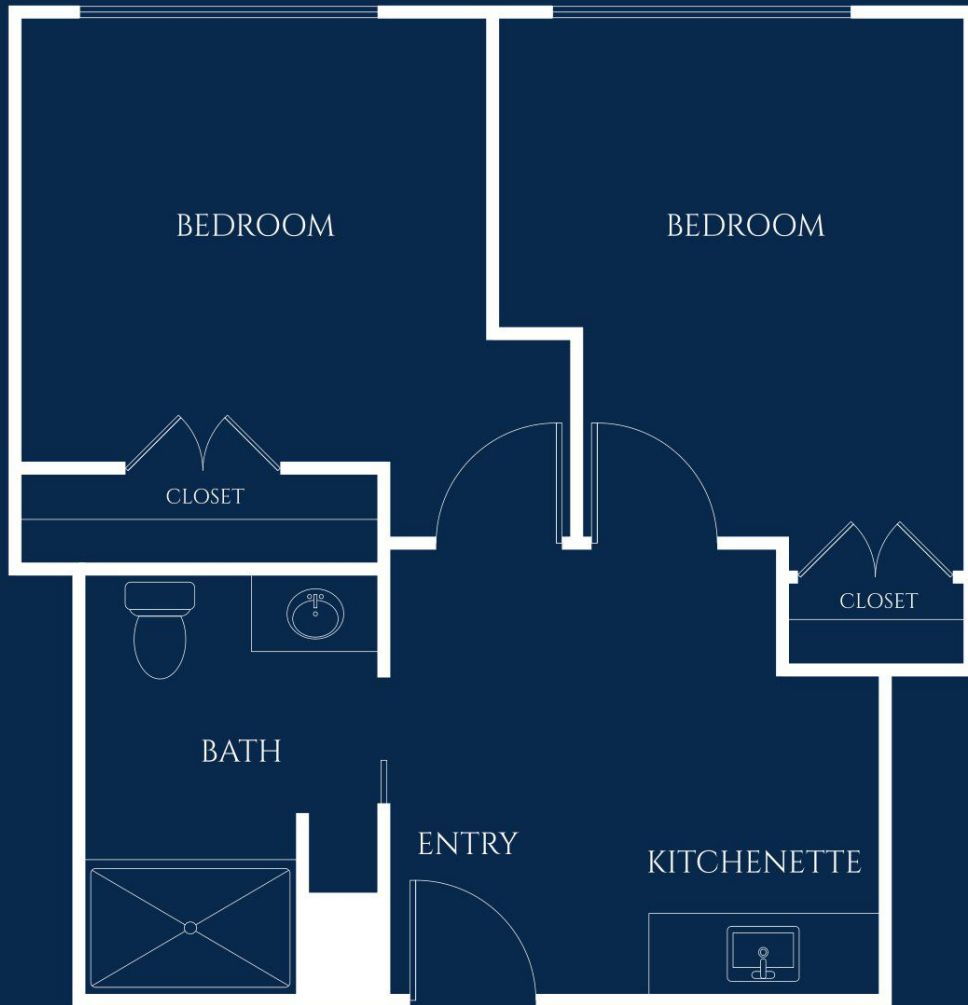

Wisteria

TWO ROOM SUITE
STARTING AT 573 SQ. FT.

Floor plan style and size may vary.

IVY PARK
at Palo Alto