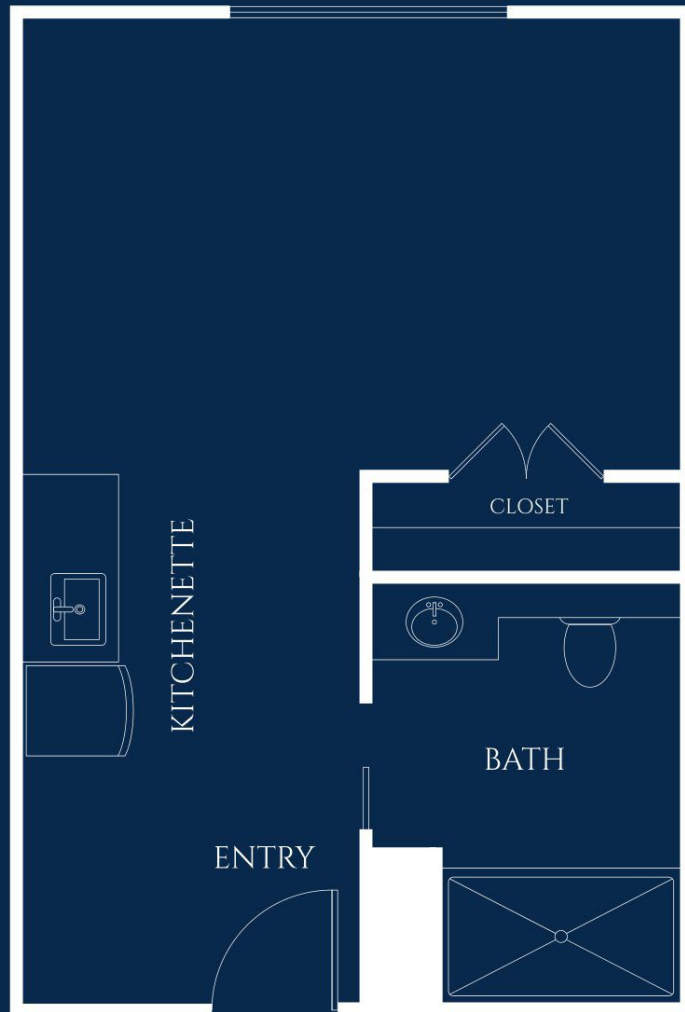

## PRIVATE STUDIO

STARTING AT 303 SQ. FT.

Floor plan style and size may vary.

**IVY PARK**  
*at Palos Verdes*