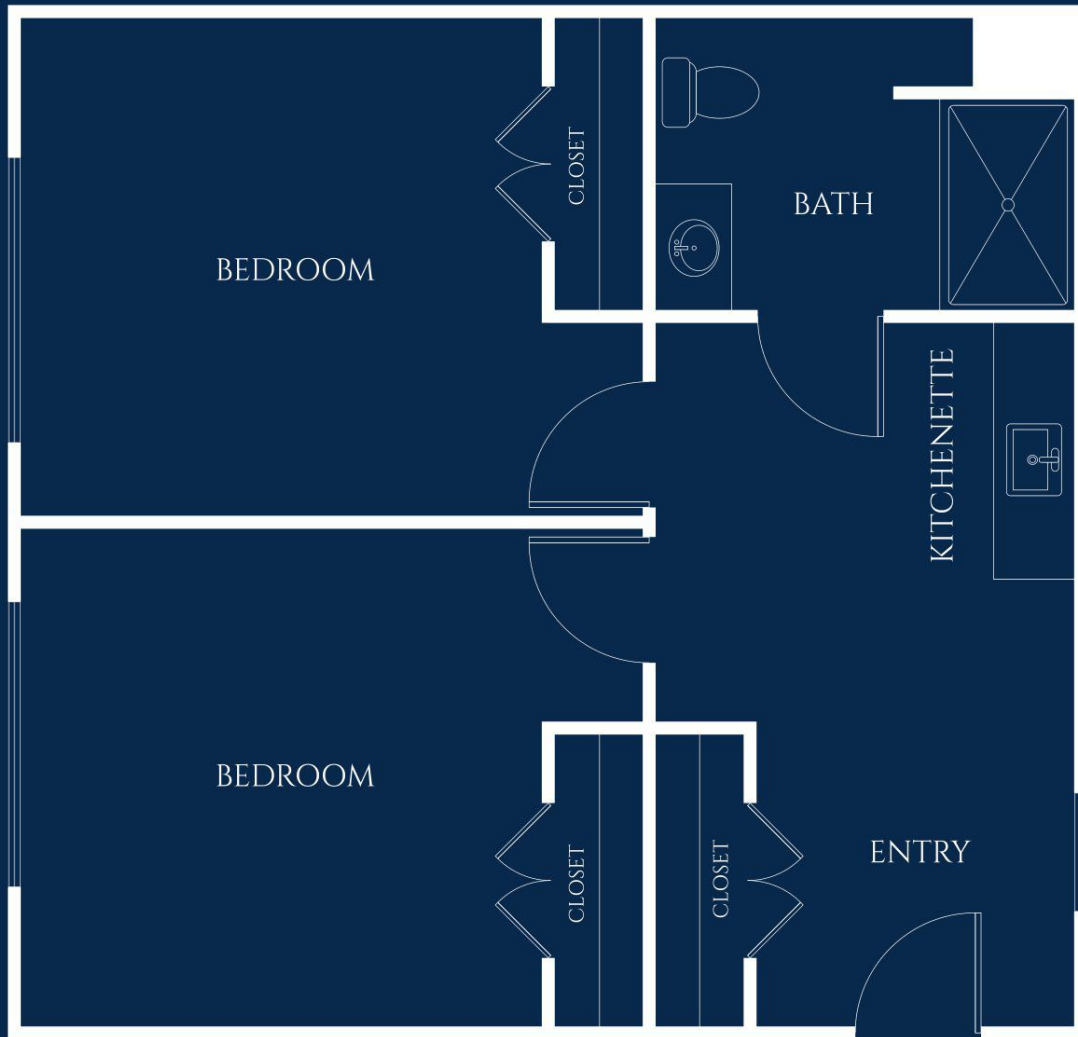

Olive

EVERGREEN MEMORY CARE

COMPANION SUITE

STARTING AT 531 SQ. FT.

Floor plan style and size may vary.

IVY PARK
at Palos Verdes