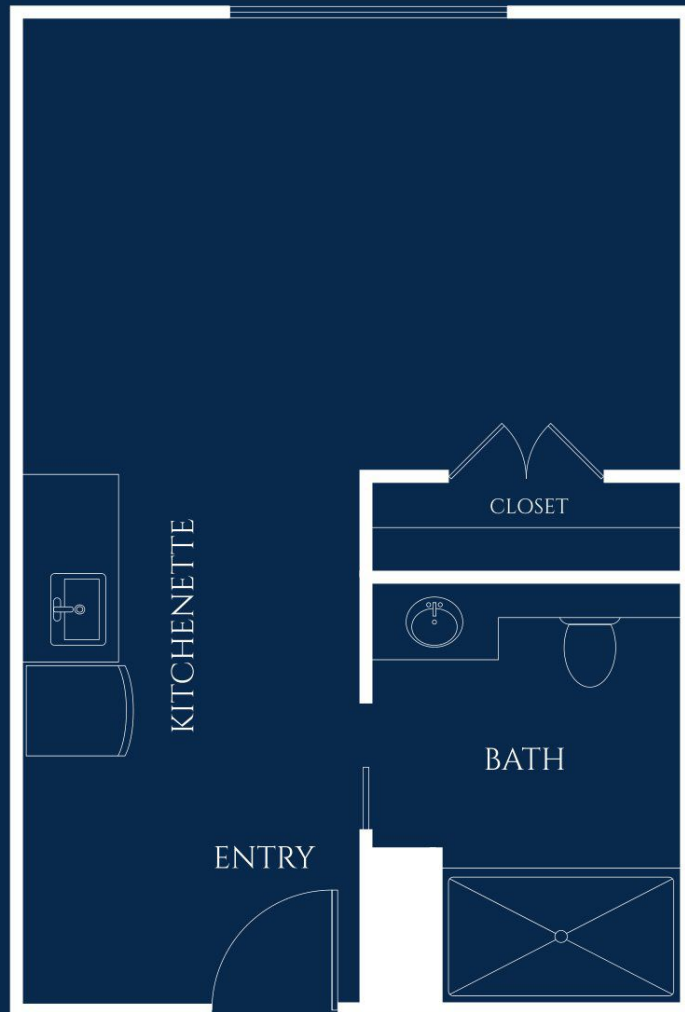

Freesia

STUDIO

STARTING AT 306 SQ. FT.

Floor plan style and size may vary.

IVY PARK
at Palos Verdes