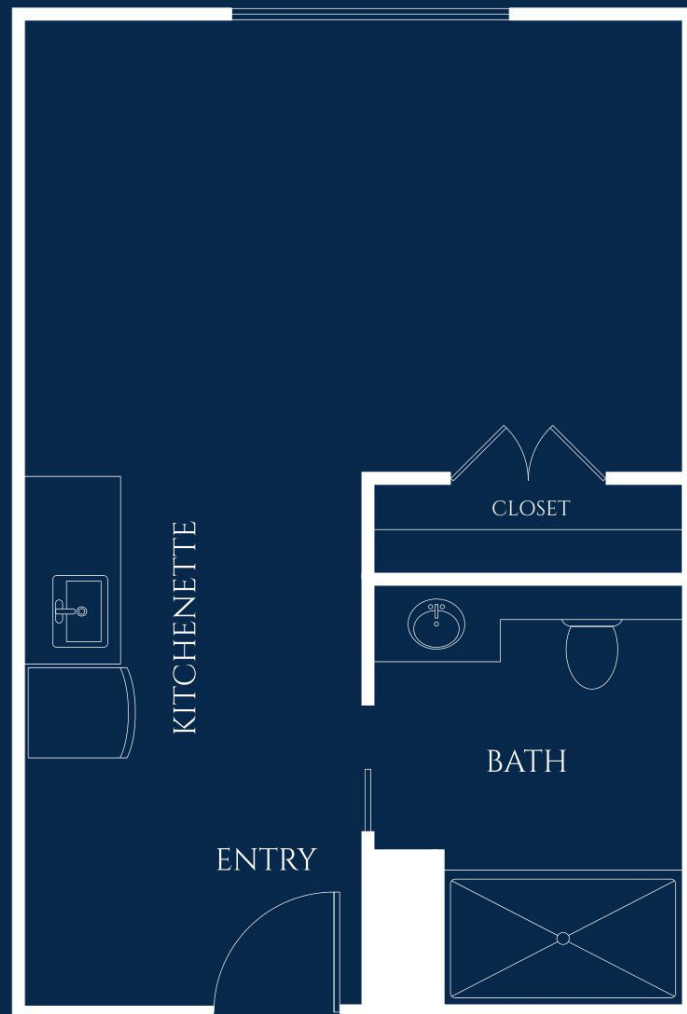

Freesia Suite

STUDIO

STARTING AT 413 SQ. FT.

Floor plan style and size may vary.

IVY PARK
at Palos Verdes