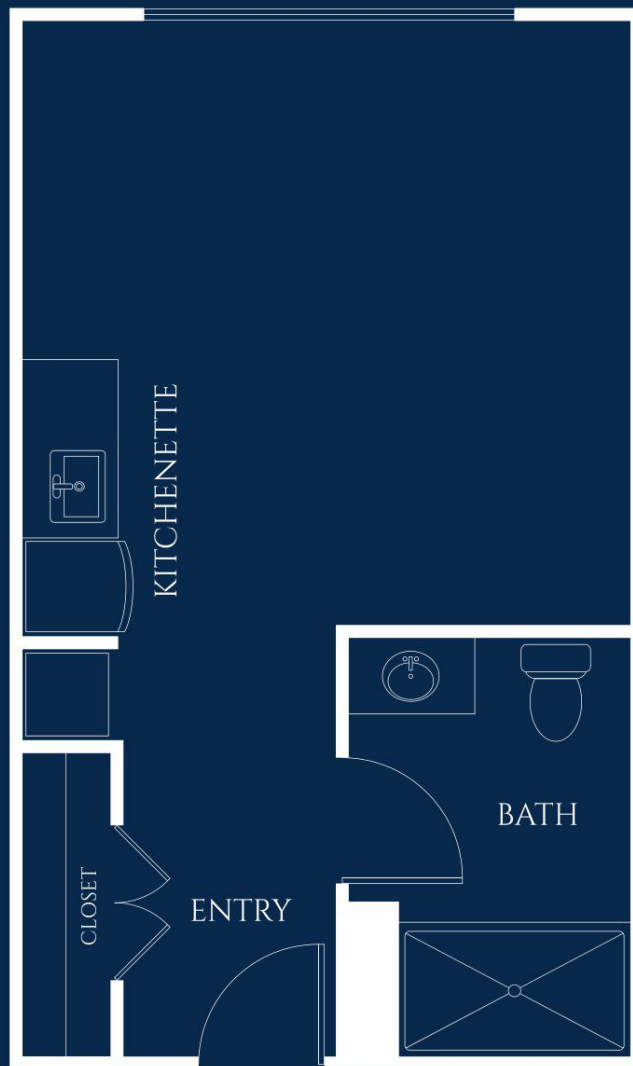

Aster

EVERGREEN MEMORY CARE

PRIVATE STUDIO

STARTING AT 303 SQ. FT.

Floor plan style and size may vary.

IVY PARK
at Playa Vista