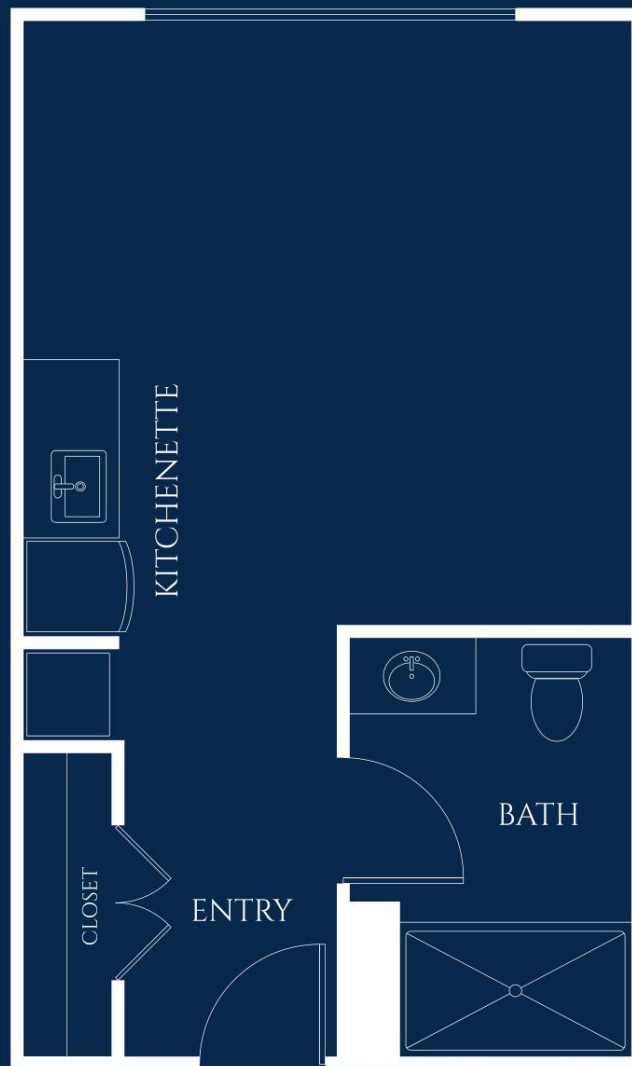

# *Freesia*

## STUDIO

STARTING AT 306 SQ. FT.

Floor plan style and size may vary.

**IVY PARK**  
*at Playa Vista*