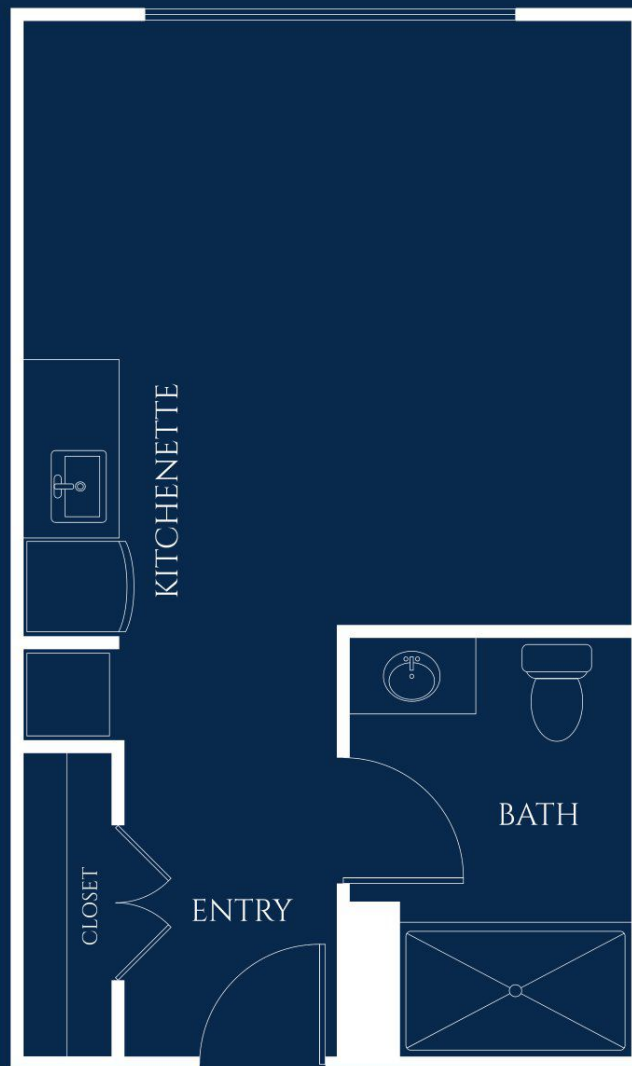

# *Freesia Suite*

STUDIO

STARTING AT 413 SQ. FT.

Floor plan style and size may vary.

**IVY PARK**  
*at Playa Vista*