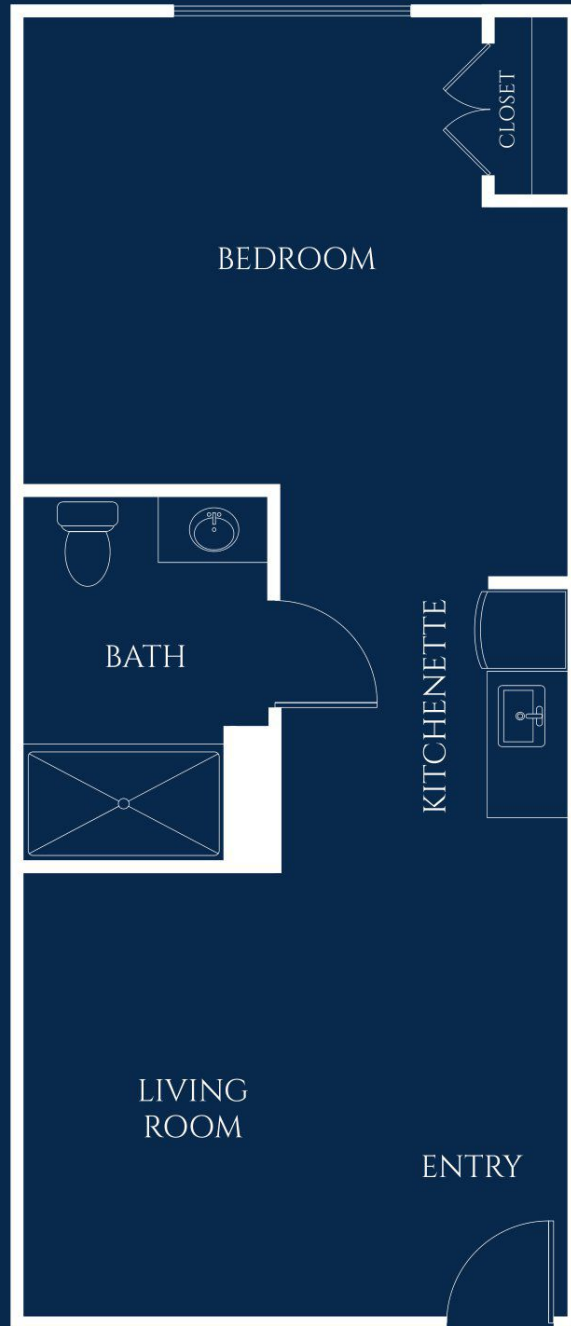

Magnolia

OPEN ONE BEDROOM
STARTING AT 418 SQ. FT.

Floor plan style and size may vary.

IVY PARK
at Playa Vista