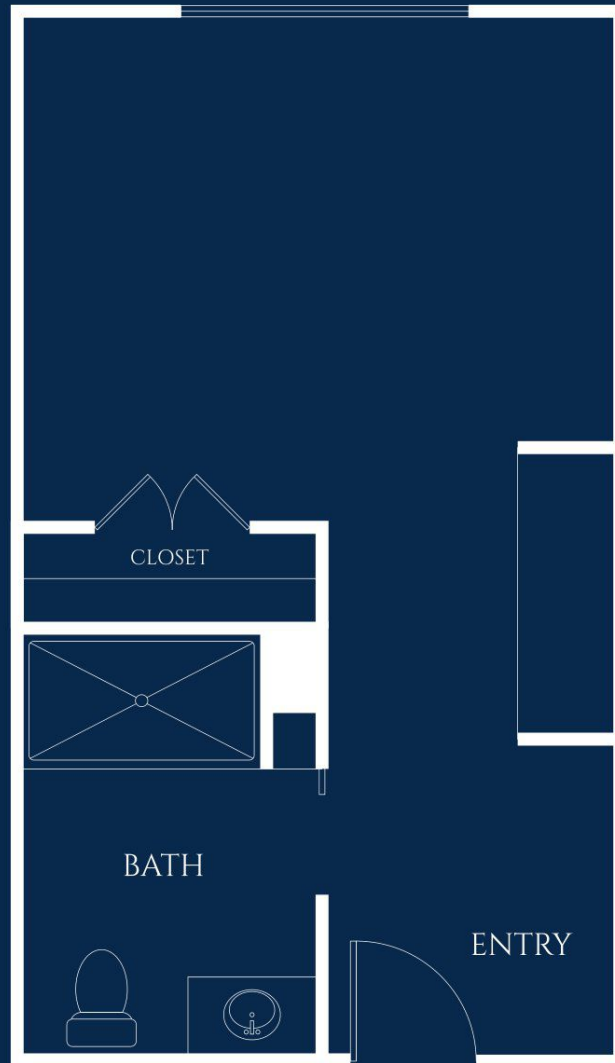

Aster

EVERGREEN MEMORY CARE

PRIVATE STUDIO

STARTING AT 303 SQ. FT.

Floor plan style and size may vary.

IVY PARK
at Pleasanton