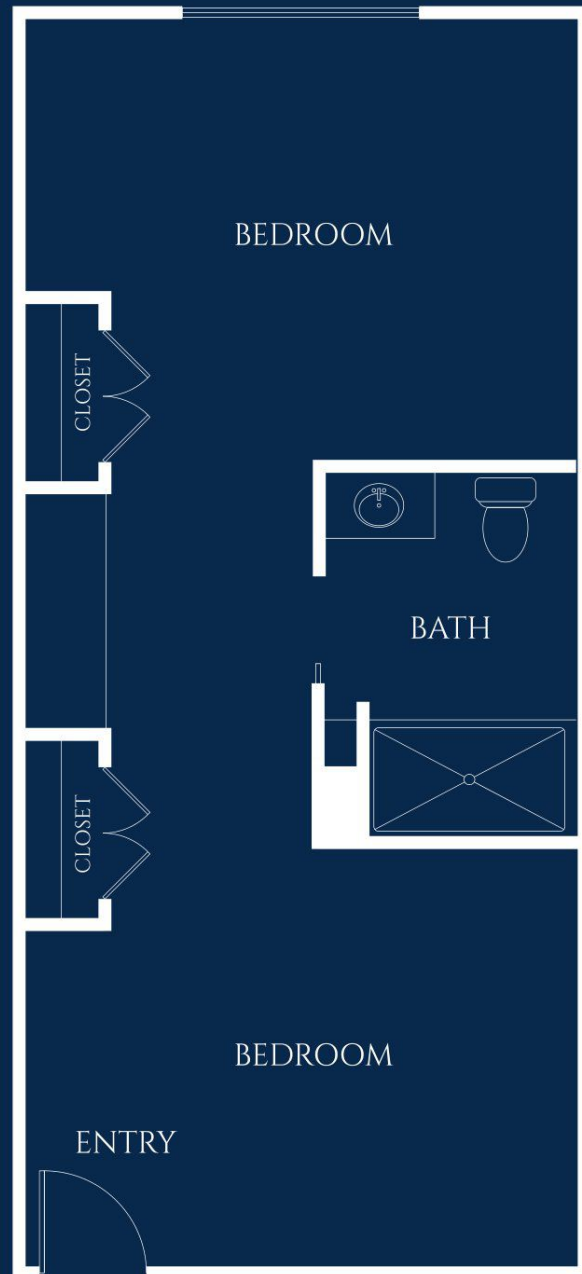

Juniper

EVERGREEN MEMORY CARE

COMPANION SUITE
STARTING AT 471 SQ. FT.

Floor plan style and size may vary.

IVY PARK
at Pleasanton