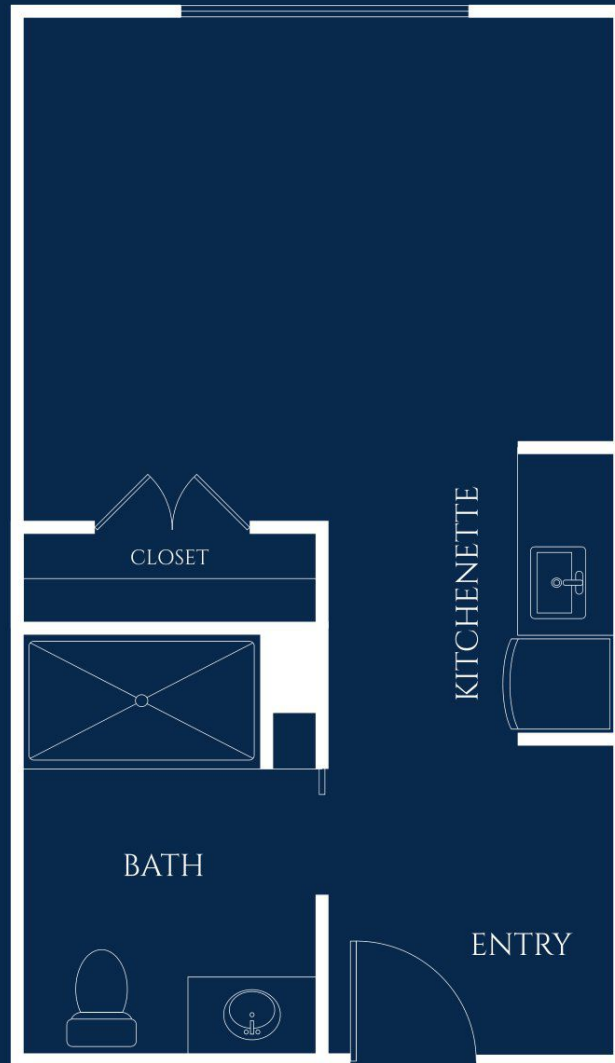

# *Freesia*

## STUDIO

STARTING AT 306 SQ. FT.

Floor plan style and size may vary.

**IVY PARK**  
*at Pleasanton*