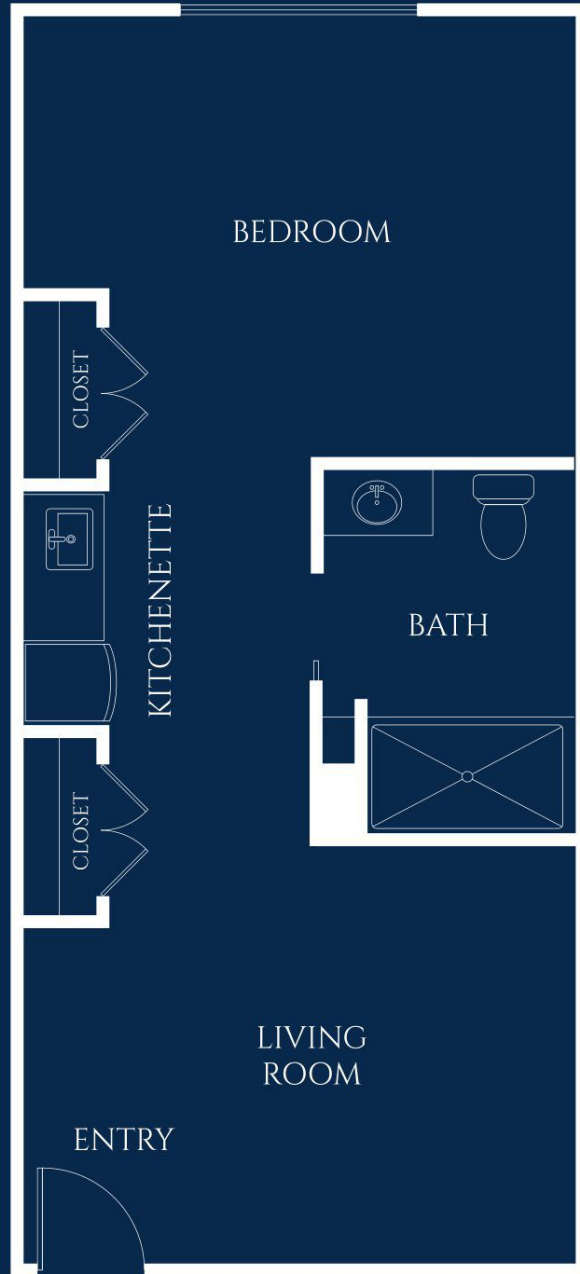

# Magnolia

**OPEN ONE BEDROOM**  
STARTING AT 418 SQ. FT.

Floor plan style and size may vary.

**IVY PARK**  
*at Pleasanton*