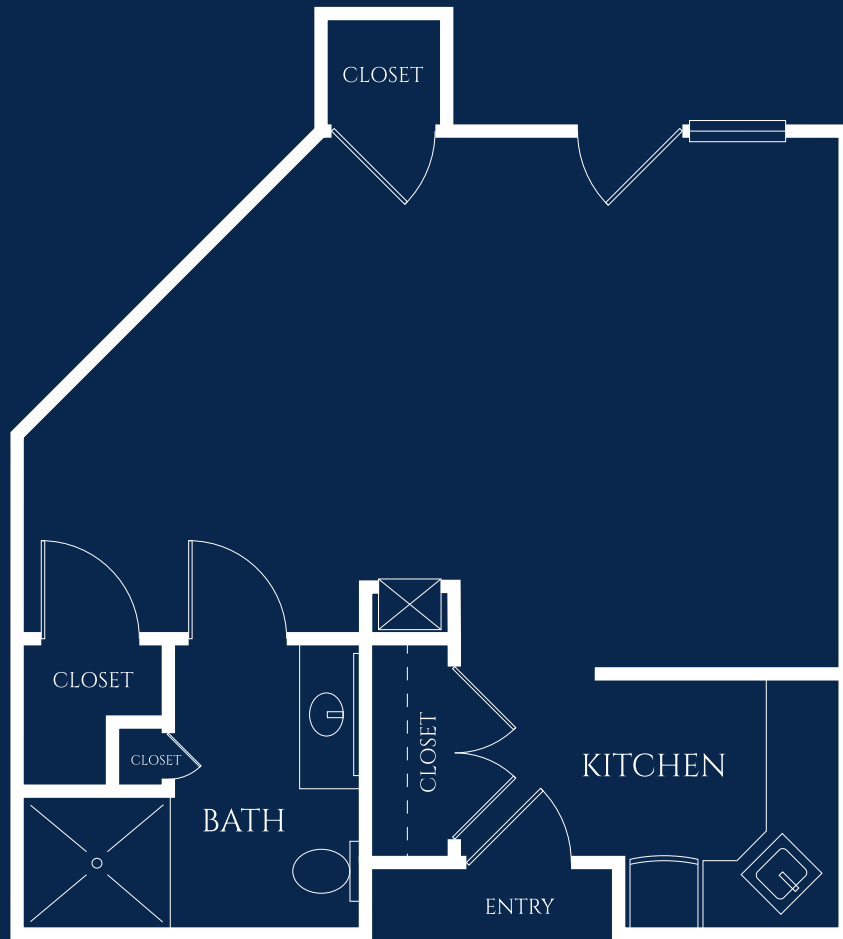

Freesia

PRIVATE STUDIO

STARTING AT 449 SQ. FT.

IVY PARK
at Roseville