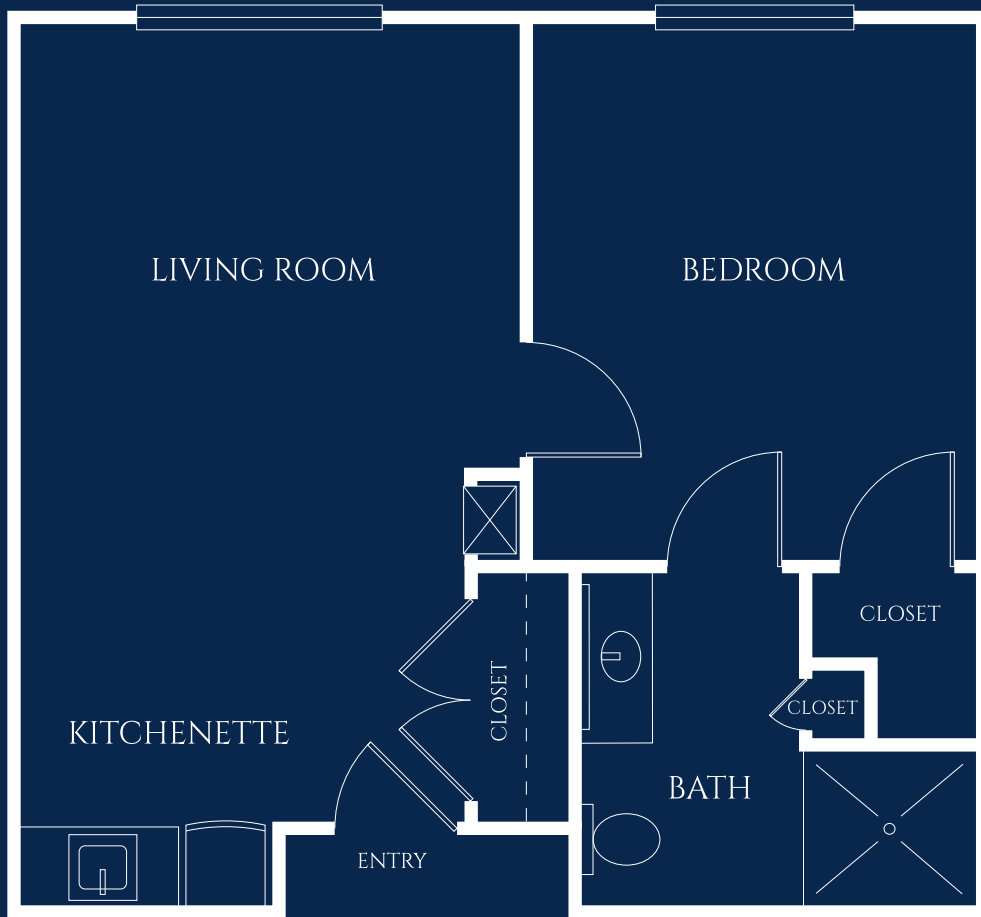

Dahlia

ONE BEDROOM

STARTING AT 449 SQ. FT.

IVY PARK
at Roseville