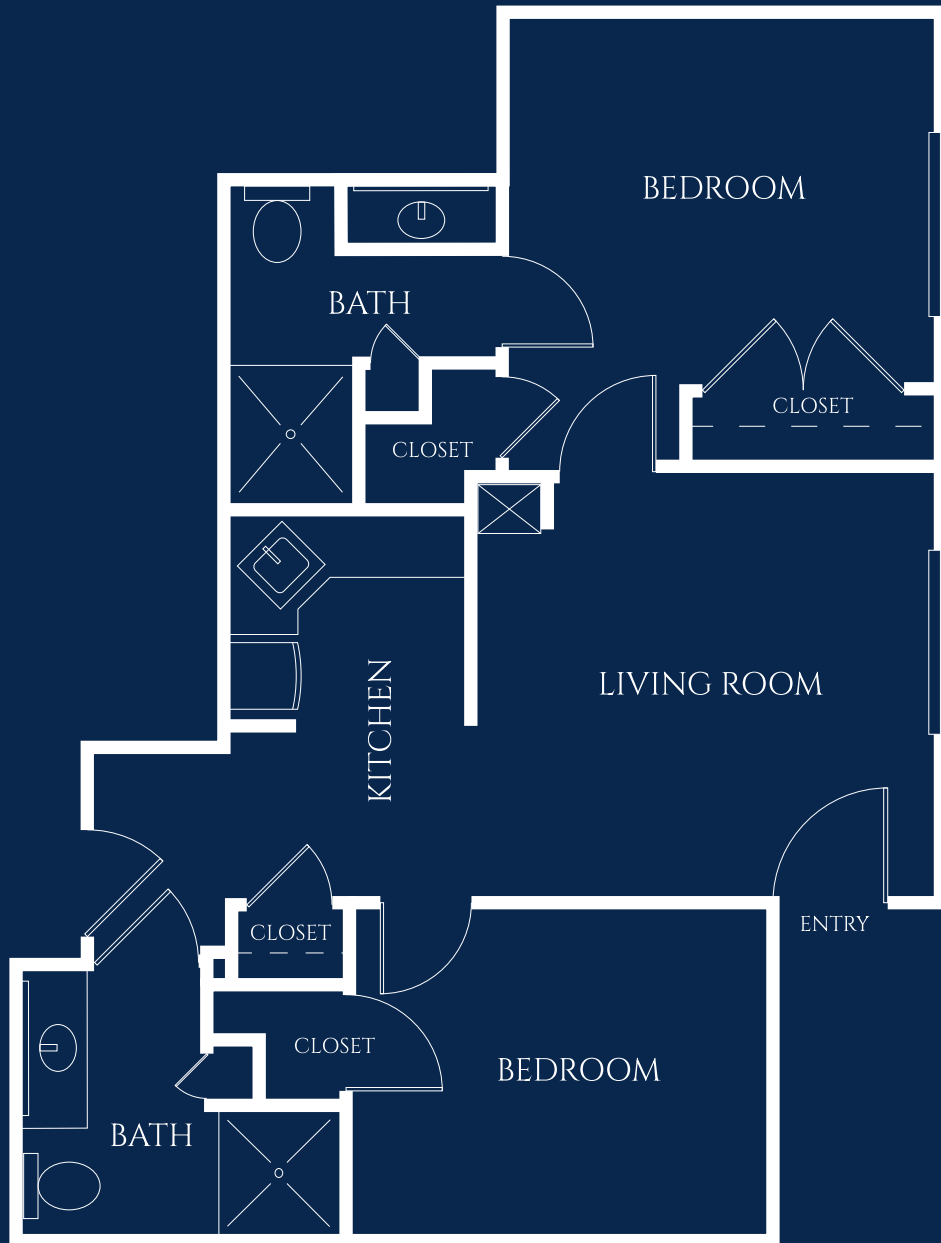

Wisteria

TWO BEDROOM
STARTING AT 800 SQ. FT.

IVY PARK
at Roseville