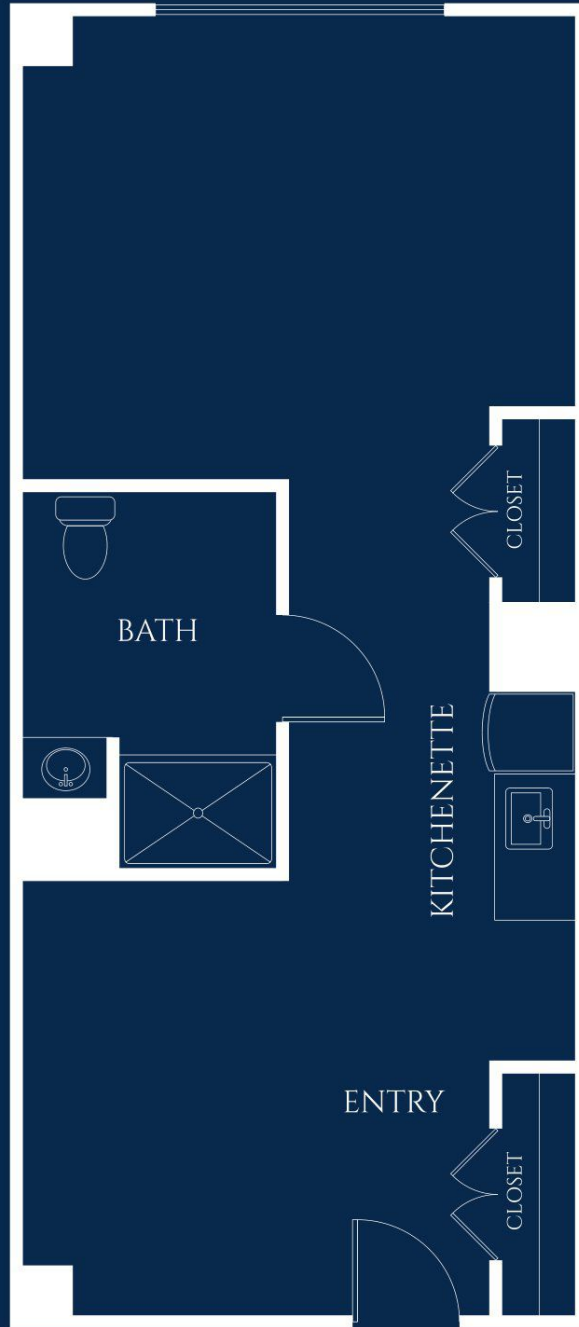

Marigold

EVERGREEN MEMORY CARE

OPEN ONE BEDROOM
STARTING AT 409 SQ. FT.

Floor plan style and size may vary.

IVY PARK
at Sabre Springs