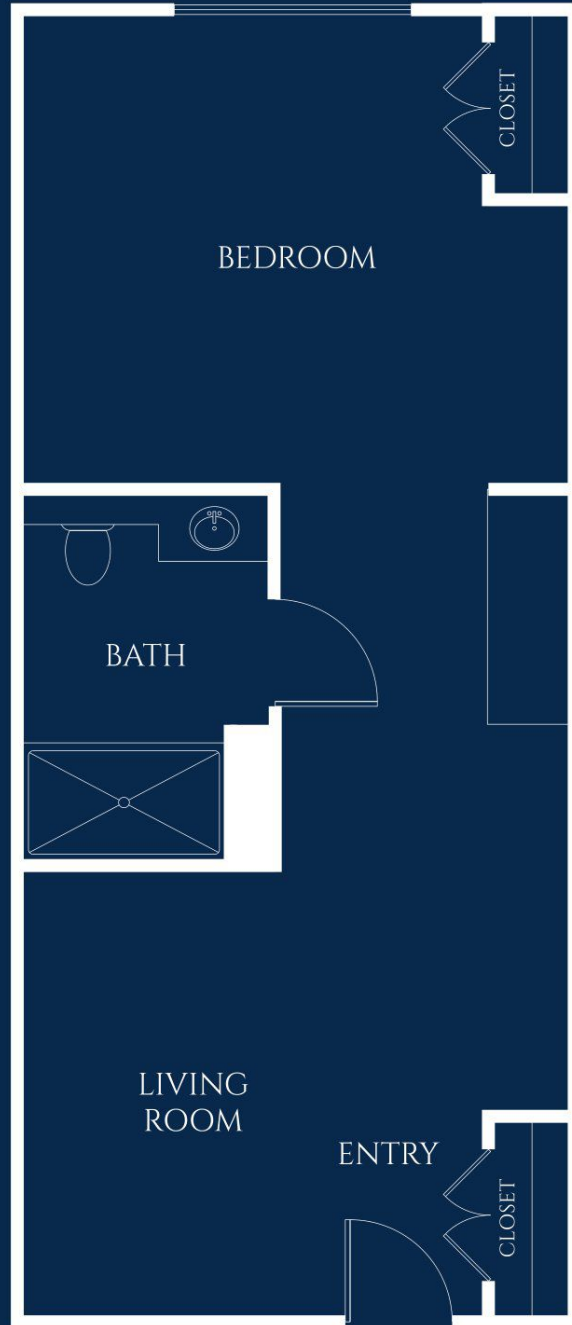

## COMPANION SUITE

STARTING AT 471 SQ. FT.

Floor plan style and size may vary.

**IVY PARK**  
*at Sabre Springs*