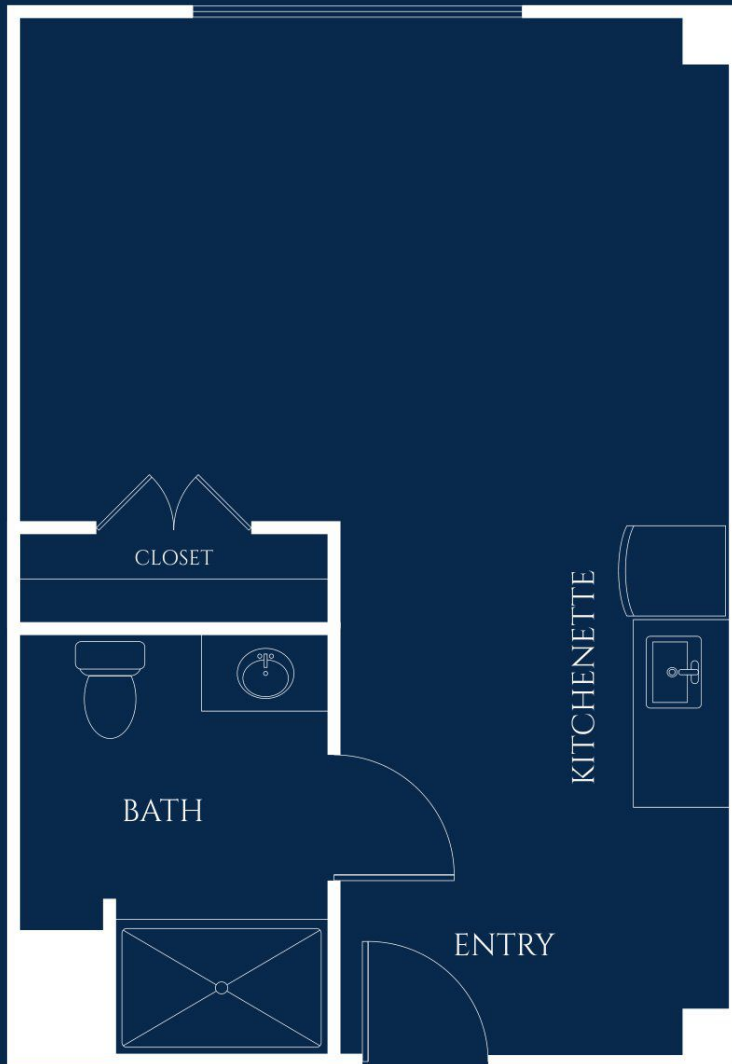

Freesia

STUDIO

STARTING AT 306 SQ. FT.

Floor plan style and size may vary.

IVY PARK
at Sabre Springs