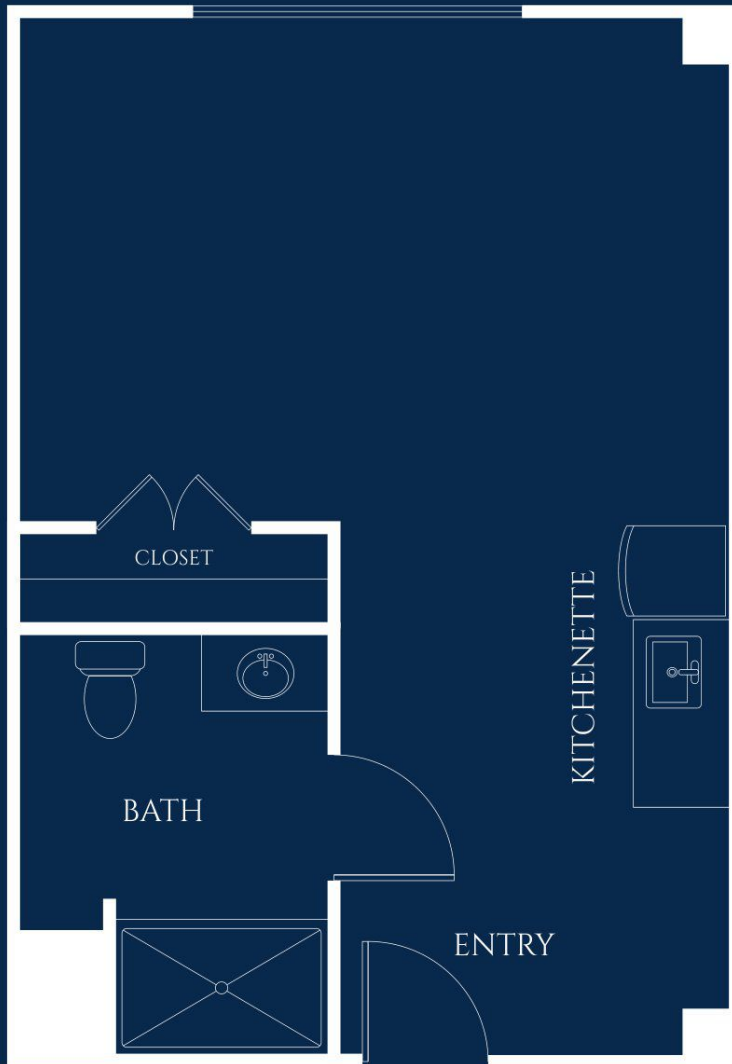

# *Freesia Suite*

STUDIO

STARTING AT 413 SQ. FT.

Floor plan style and size may vary.

**IVY PARK**  
*at Sabre Springs*