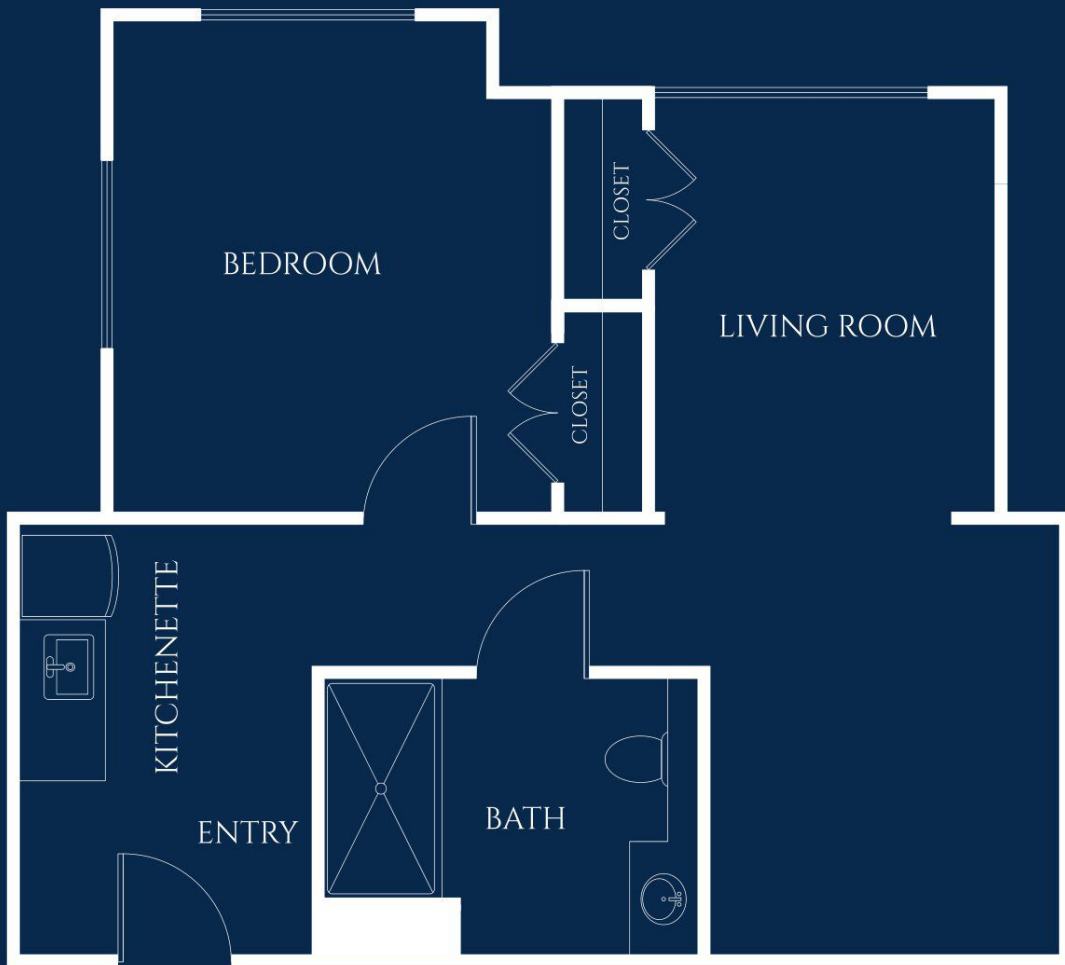

# Dahlia

ONE BEDROOM SUITE  
STARTING AT 528 SQ. FT.

Floor plan style and size may vary.

**IVY PARK**  
*at Sabre Springs*