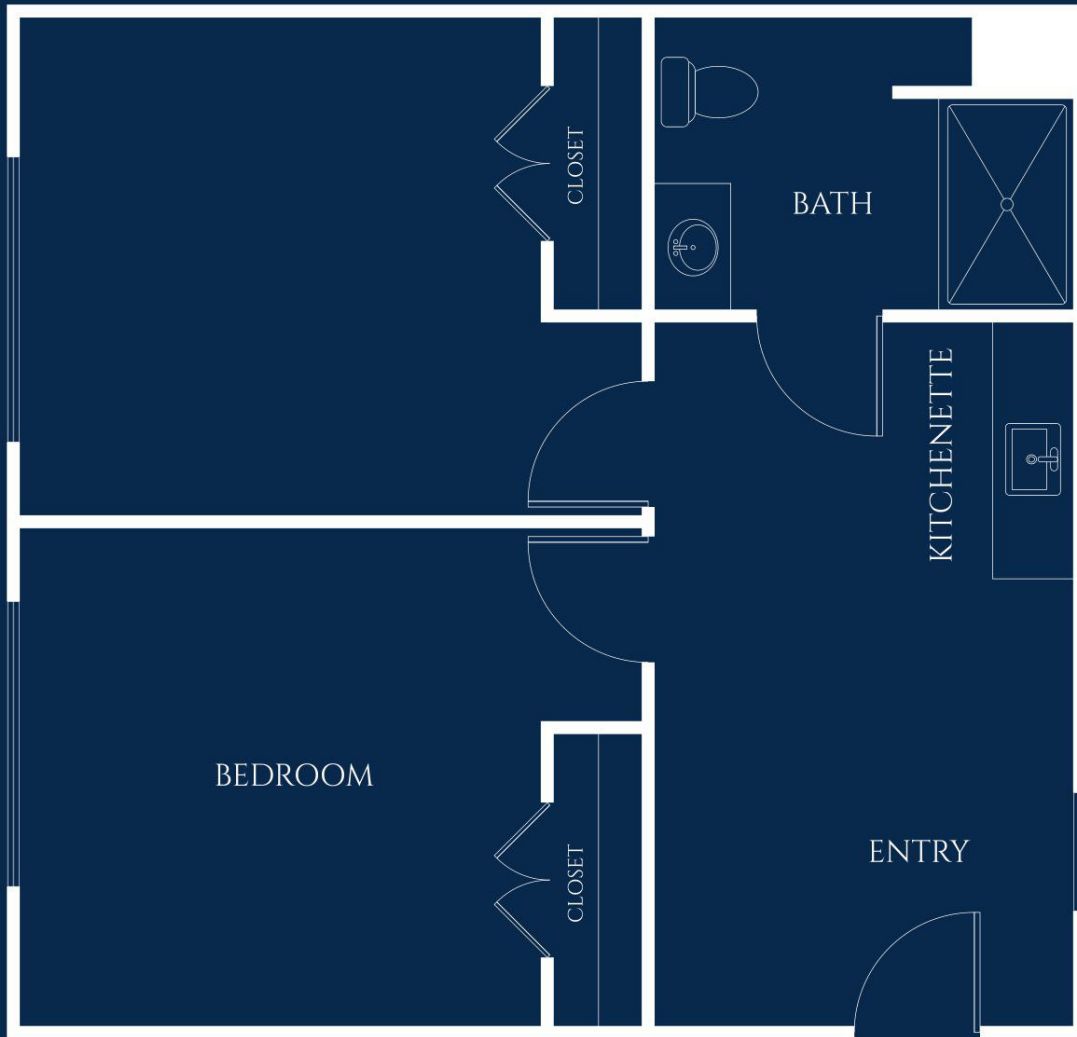

# *Wisteria*

**TWO ROOM SUITE**  
STARTING AT 573 SQ. FT.

Floor plan style and size may vary.

**IVY PARK**  
*at Sabre Springs*