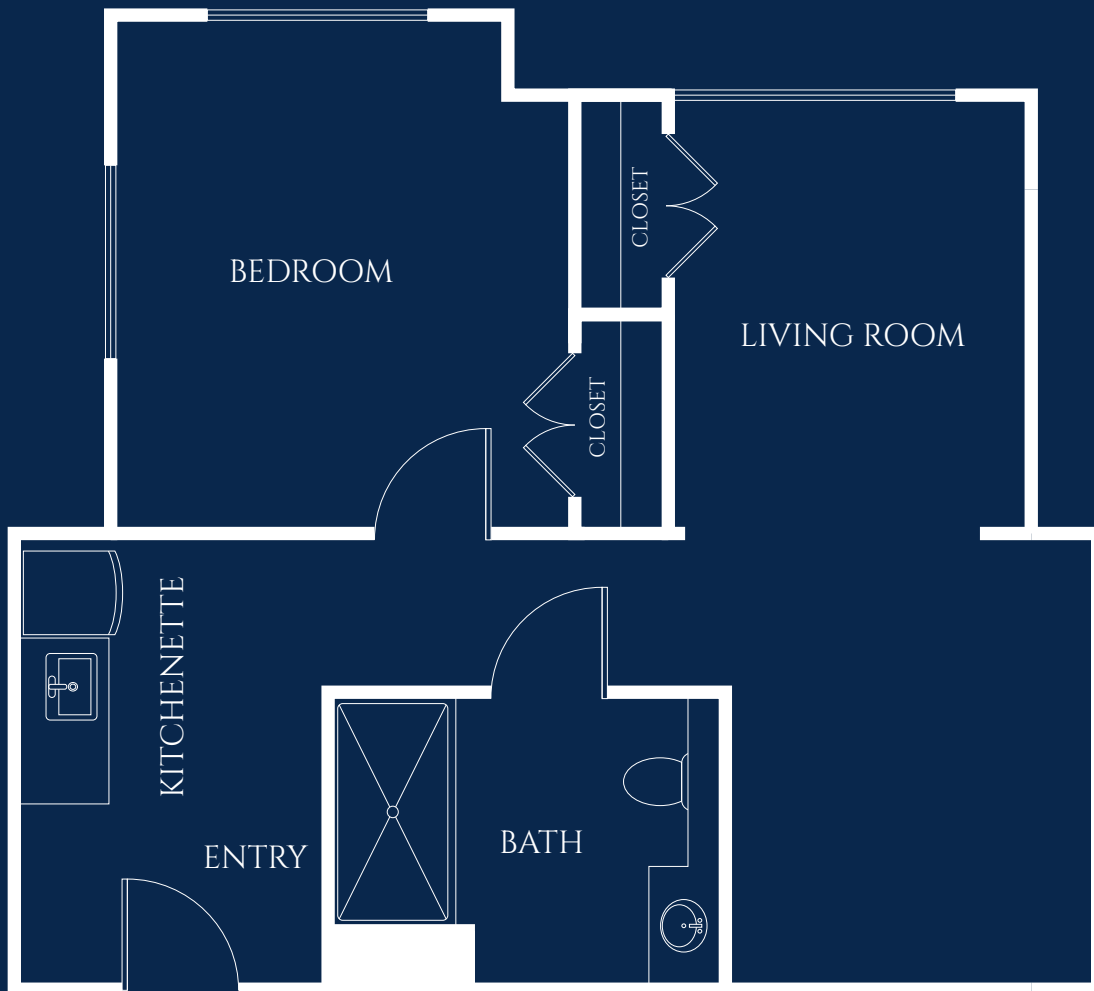

# Dahlia

## ONE BEDROOM SUITE

STARTING AT 559 SQ. FT.

Floor plan style and size may vary.

**IVY PARK**  
*at Sabre Springs*