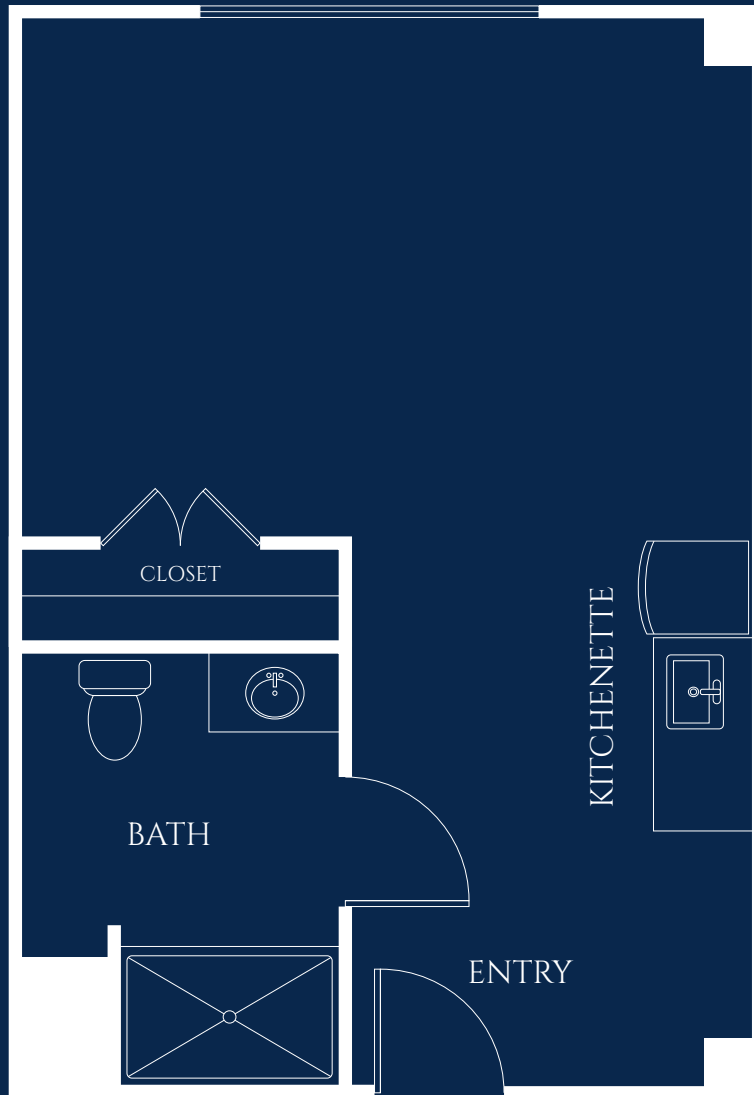

Freesia Suite

STUDIO

STARTING AT 383 SQ. FT.

Floor plan style and size may vary.

IVY PARK
at Sabre Springs