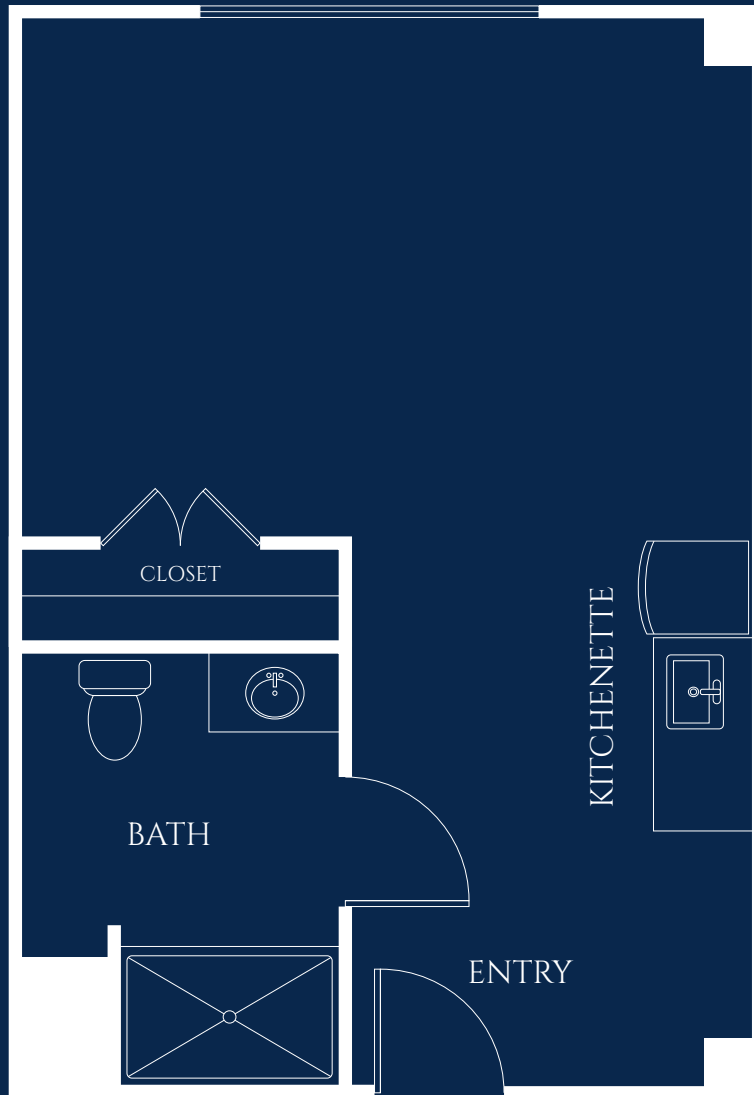

Freesia

STUDIO

STARTING AT 327 SQ. FT.

Floor plan style and size may vary.

IVY PARK
at Sabre Springs