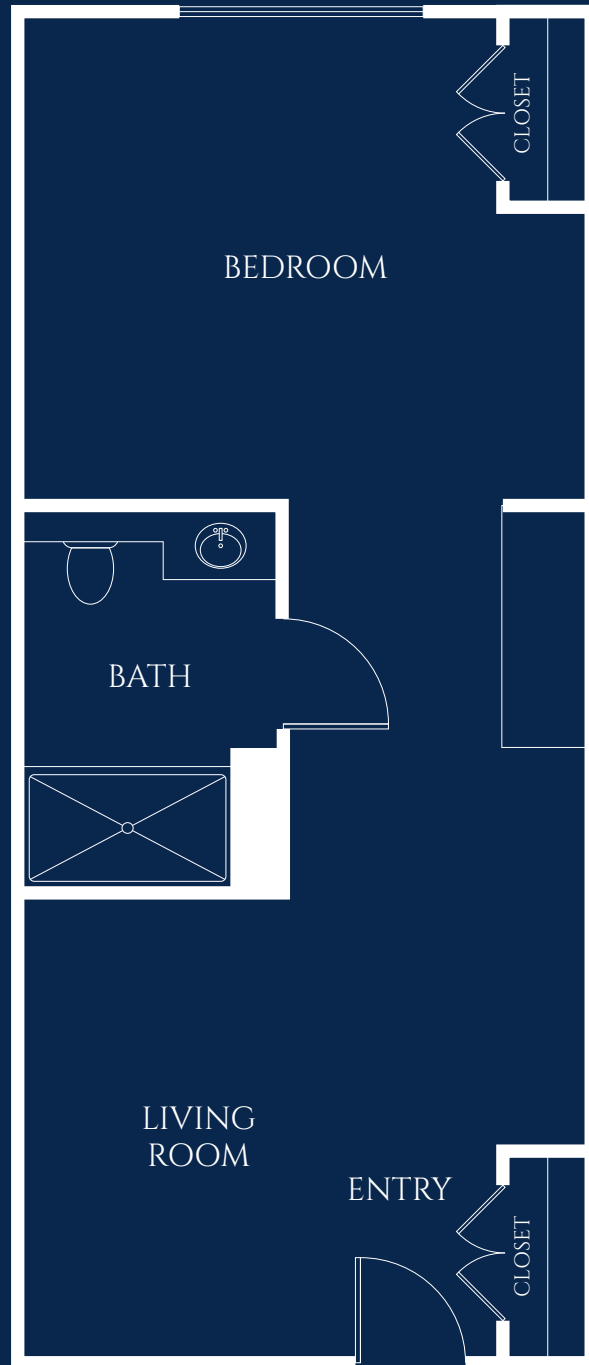

Juniper

EVERGREEN MEMORY CARE

COMPANION SUITE

STARTING AT 500 SQ. FT.

Floor plan style and size may vary.

IVY PARK
at Sabre Springs